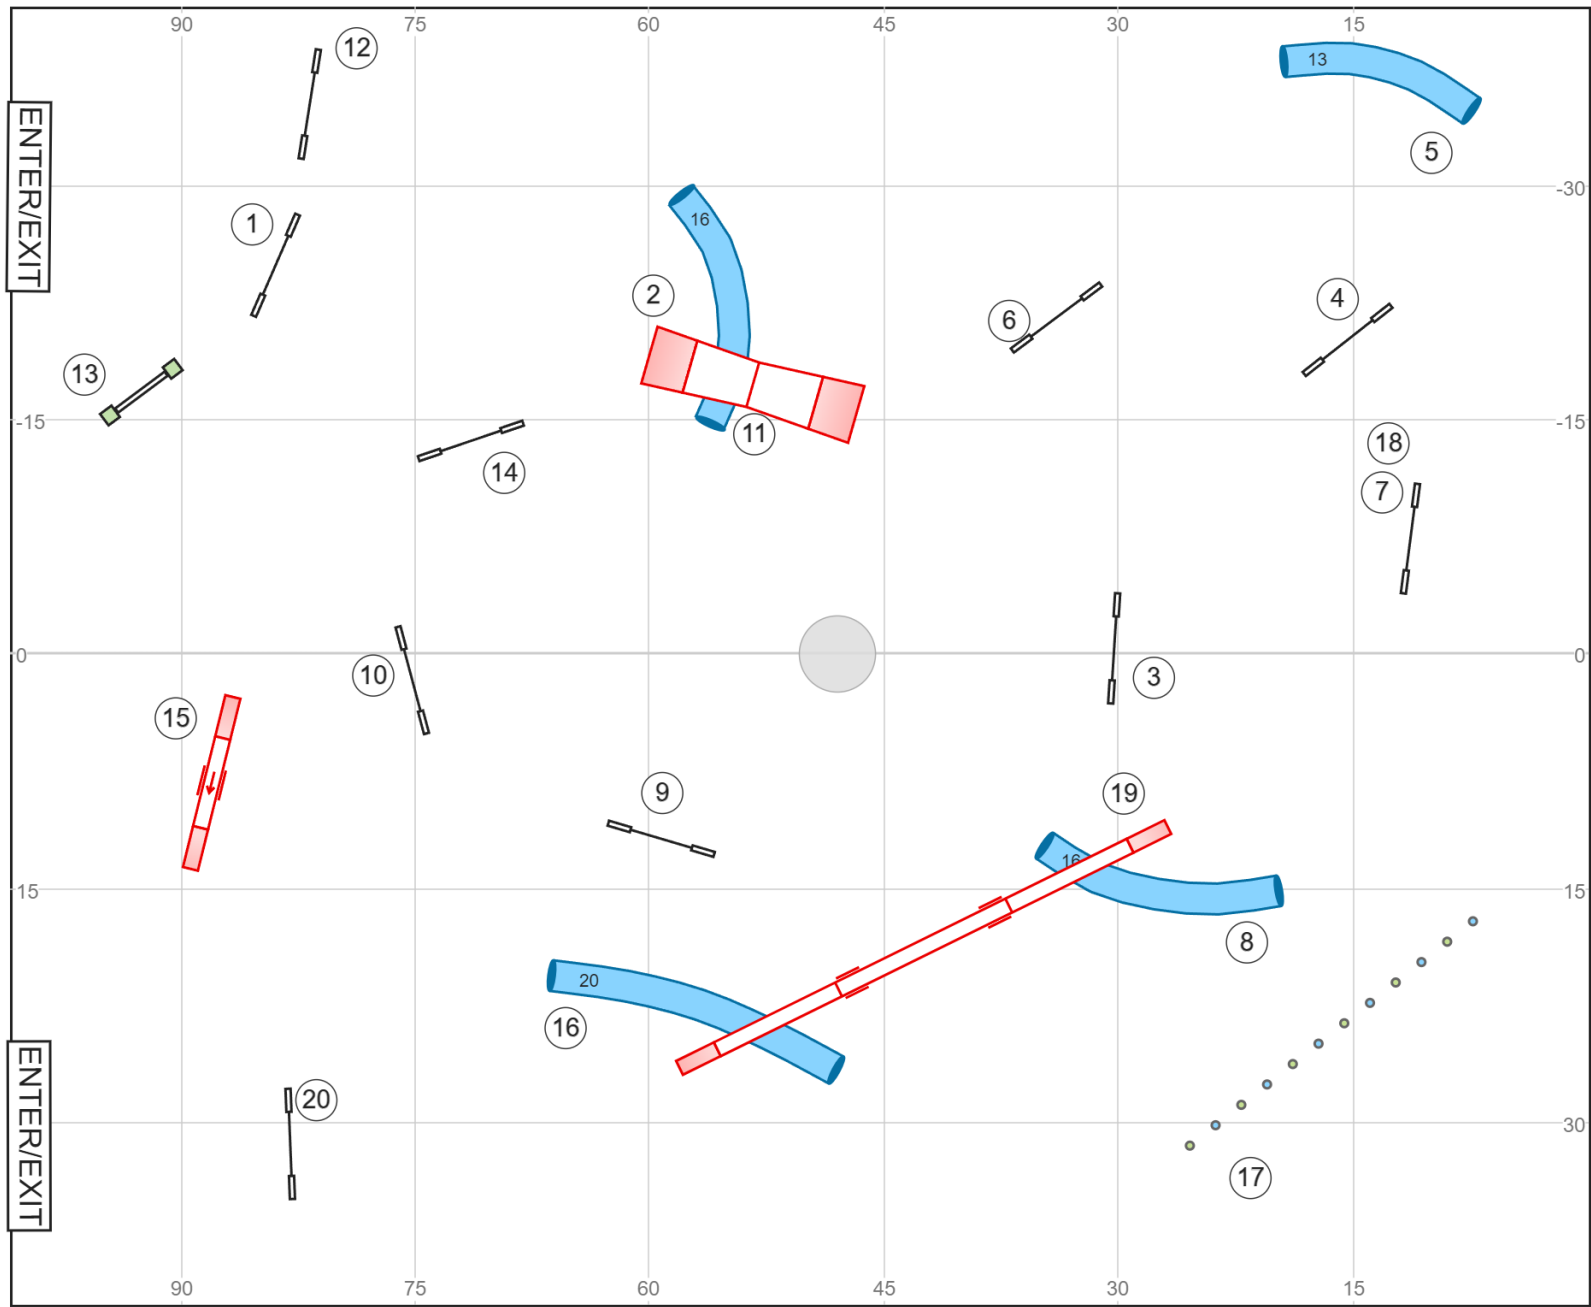

Chinese Sharpei C o Am - AKC ISC J3 - Mar 9, 2024 - Design:Petr Pupik / Judge:Carol Mount

Path length (ft):691.6

Chinese Sharpei C o Am - AKC ISC J2 - Mar 9, 2024 - Design:Roman Lukac / Judge:Carol Mount

Chinese Sharpei C o Am - AKC ISC A3 - Mar 9, 2024 - Design:Roman Lukac / Judge:Carol Mount

Path length (ft):652

Chinese Sharpei C o Am - AKC ISC A2 - Mar 9, 2024 - Design:Petr Pupik / Judge:Carol Mount

Path length (ft):602.9

Chinese Sharpei C o Am - AKC ISC A1 - Mar 9, 2024 - Design:Roman Lukac / Judge:Carol Mount

Path length (ft):539.7

Chinese Sharpei C o Am - AKC ISC J1 - Mar 9, 2024 - Design:Petr Pupik / Judge:Carol Mount