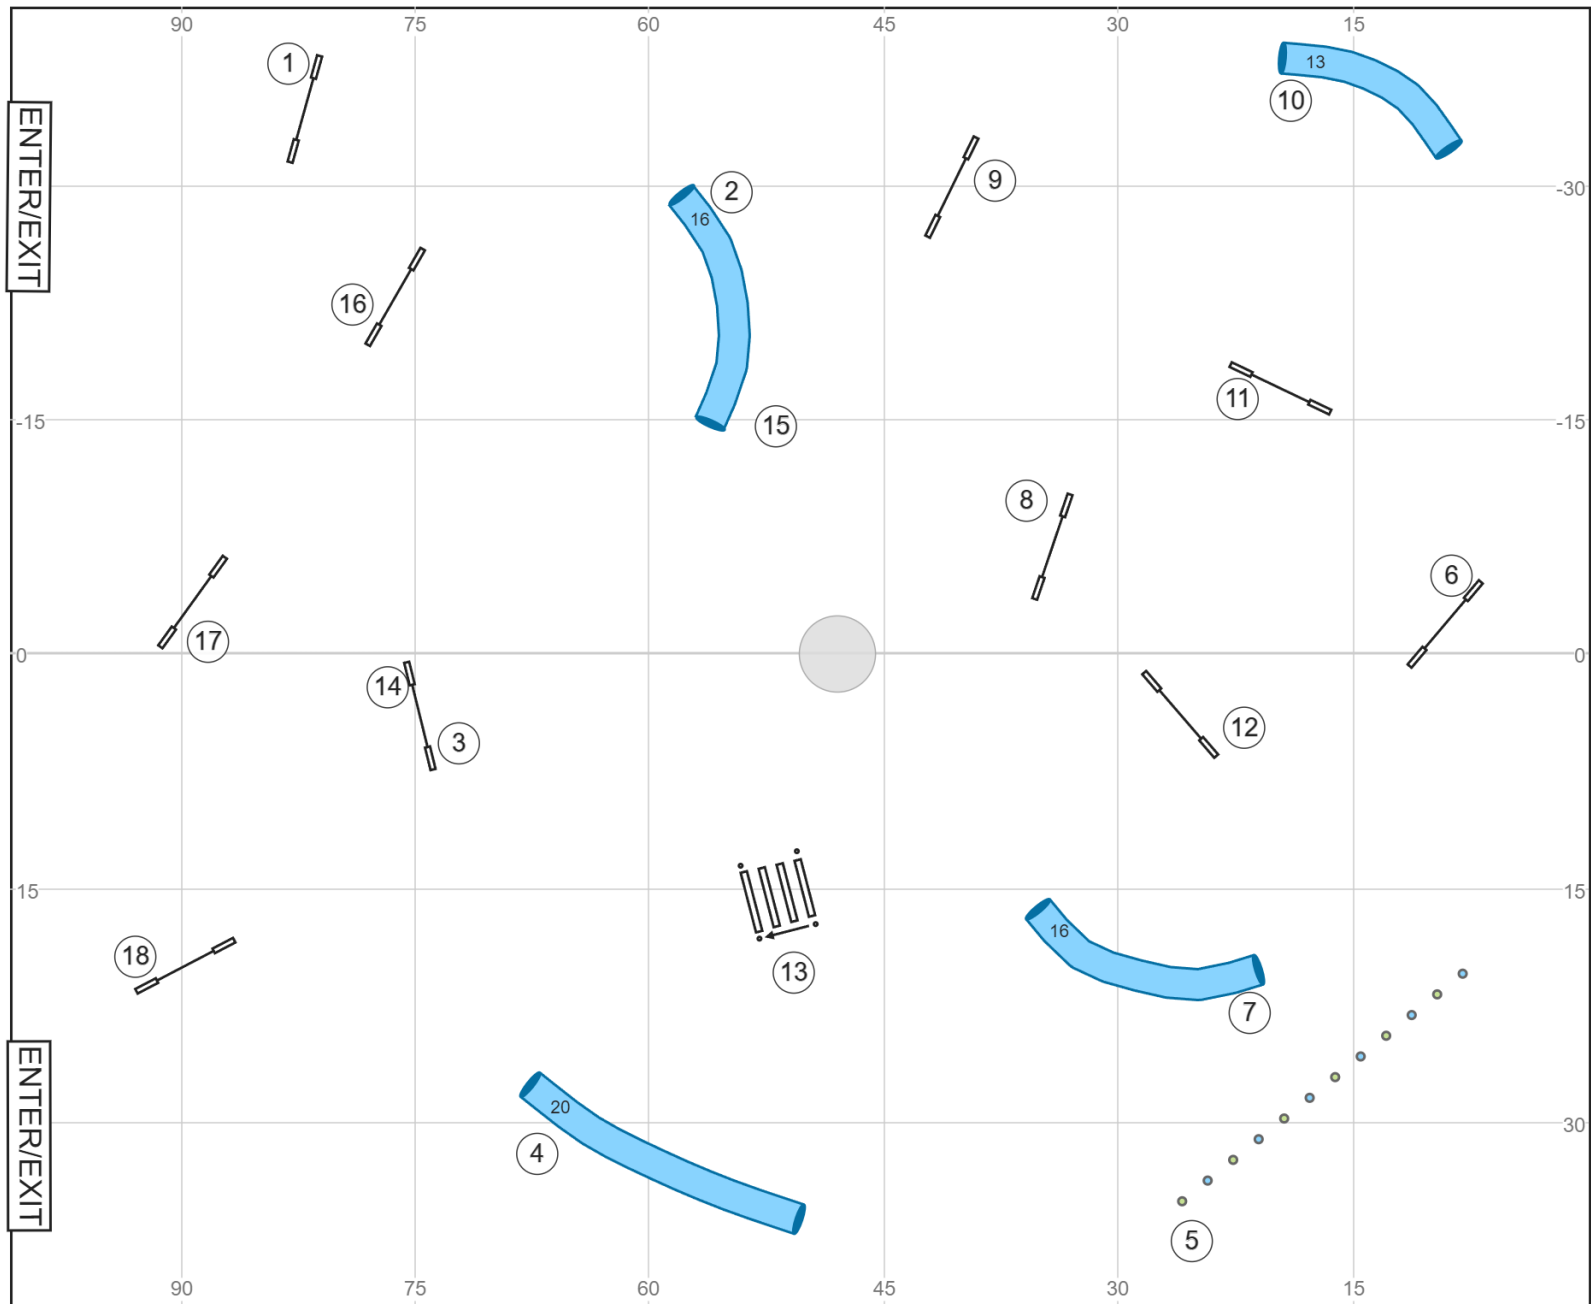

Chinese Sharpei C o Am - AKC ISC J3 - Mar 9, 2024 - Design:Petr Pupik / Judge:Carol Mount

Path length (ft):691.6

Chinese Sharpei C o Am - AKC ISC J2 - Mar 9, 2024 - Design:Roman Lukac / Judge:Carol Mount

Chinese Sharpei C o Am - AKC ISC A3 - Mar 9, 2024 - Design:Roman Lukac / Judge:Carol Mount

Path length (ft):652

Chinese Sharpei C o Am - AKC ISC A2 - Mar 9, 2024 - Design:Petr Pupik / Judge:Carol Mount

Path length (ft):602.9

Chinese Sharpei C o Am - AKC ISC A1 - Mar 9, 2024 - Design:Roman Lukac / Judge:Carol Mount

Path length (ft):539.7

Chinese Sharpei C o Am - AKC ISC J1 - Mar 9, 2024 - Design:Petr Pupik / Judge:Carol Mount