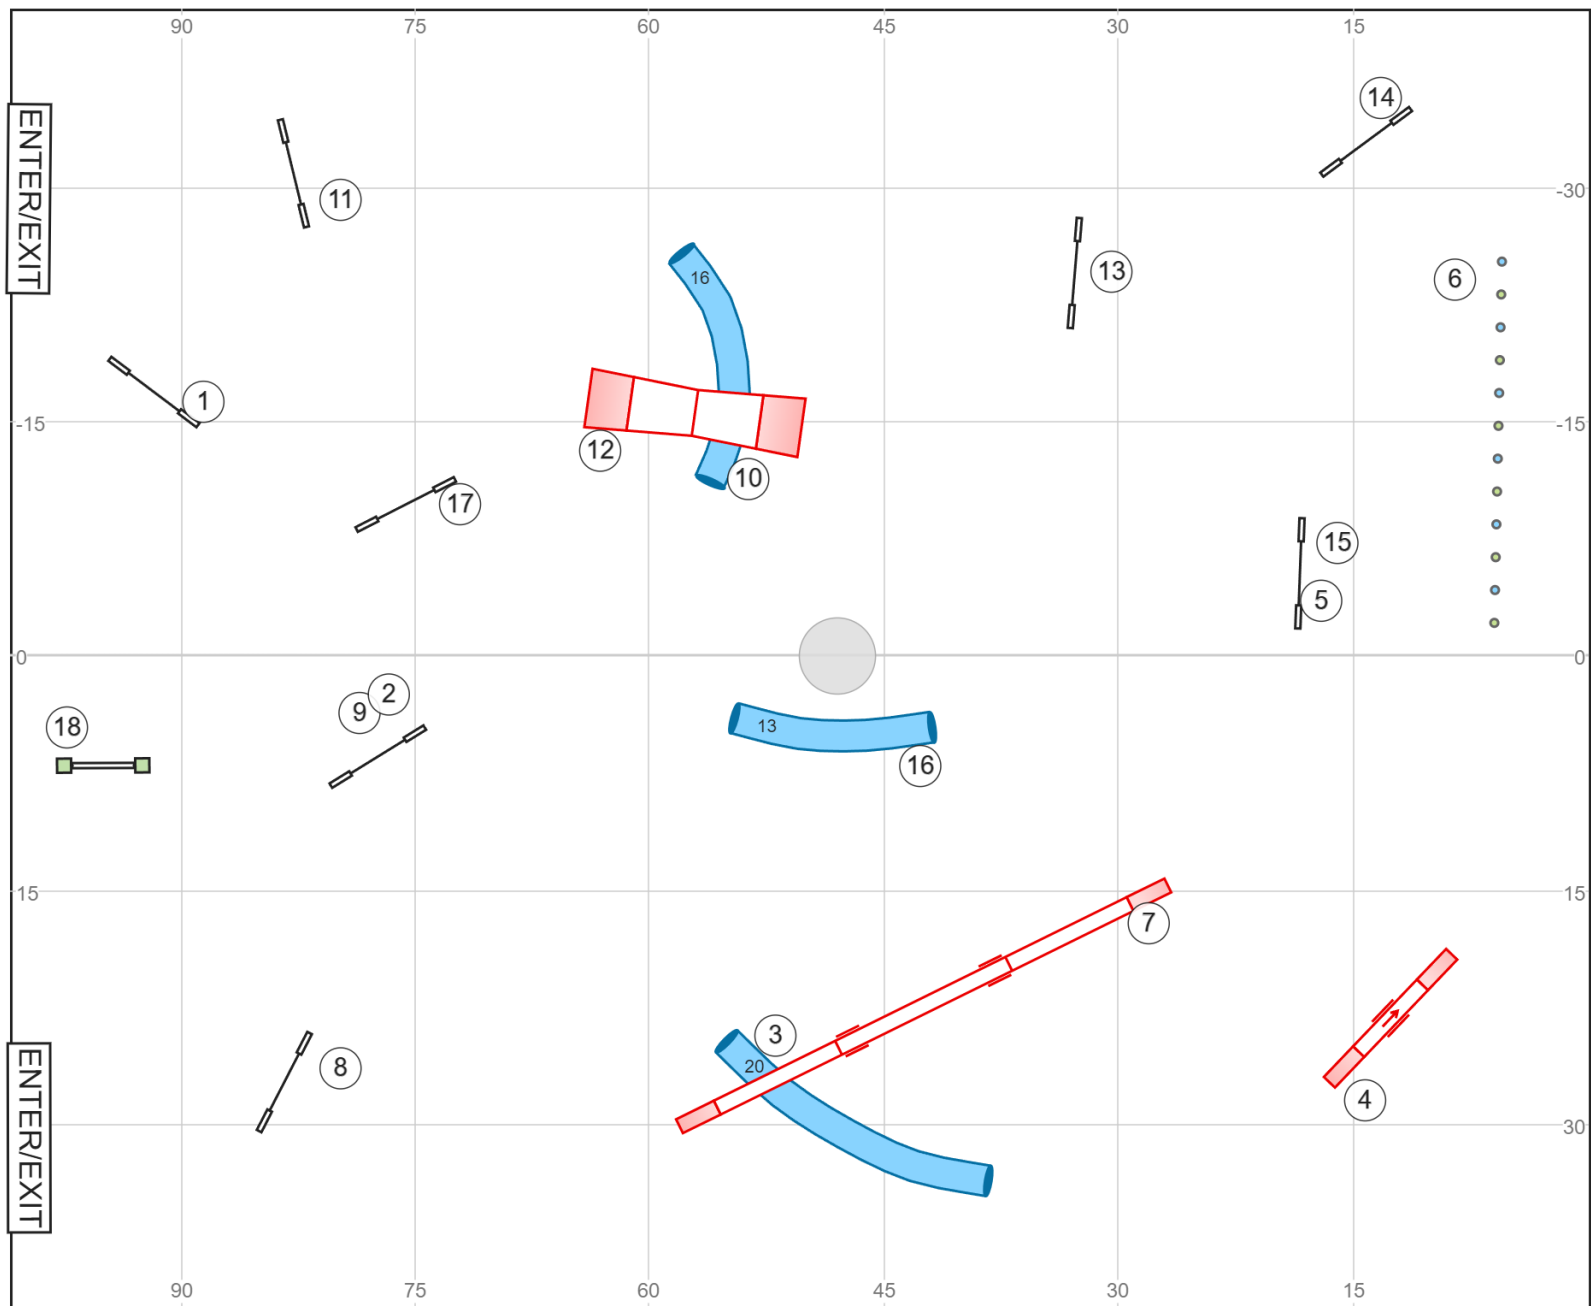

Chinese Sharpei C o Am - AKC ISC J3 - Mar 9, 2024 - Design:Petr Pupik / Judge:Carol Mount

Path length (ft):691.6

Chinese Sharpei C o Am - AKC ISC J2 - Mar 9, 2024 - Design:Roman Lukac / Judge:Carol Mount

Chinese Sharpei C o Am - AKC ISC A3 - Mar 9, 2024 - Design:Roman Lukac / Judge:Carol Mount

Path length (ft):652

Chinese Sharpei C o Am - AKC ISC A2 - Mar 9, 2024 - Design:Petr Pupik / Judge:Carol Mount

Path length (ft):602.9

Chinese Sharpei C o Am - AKC ISC A1 - Mar 9, 2024 - Design:Roman Lukac / Judge:Carol Mount

Path length (ft):539.7

Chinese Sharpei C o Am - AKC ISC J1 - Mar 9, 2024 - Design:Petr Pupik / Judge:Carol Mount