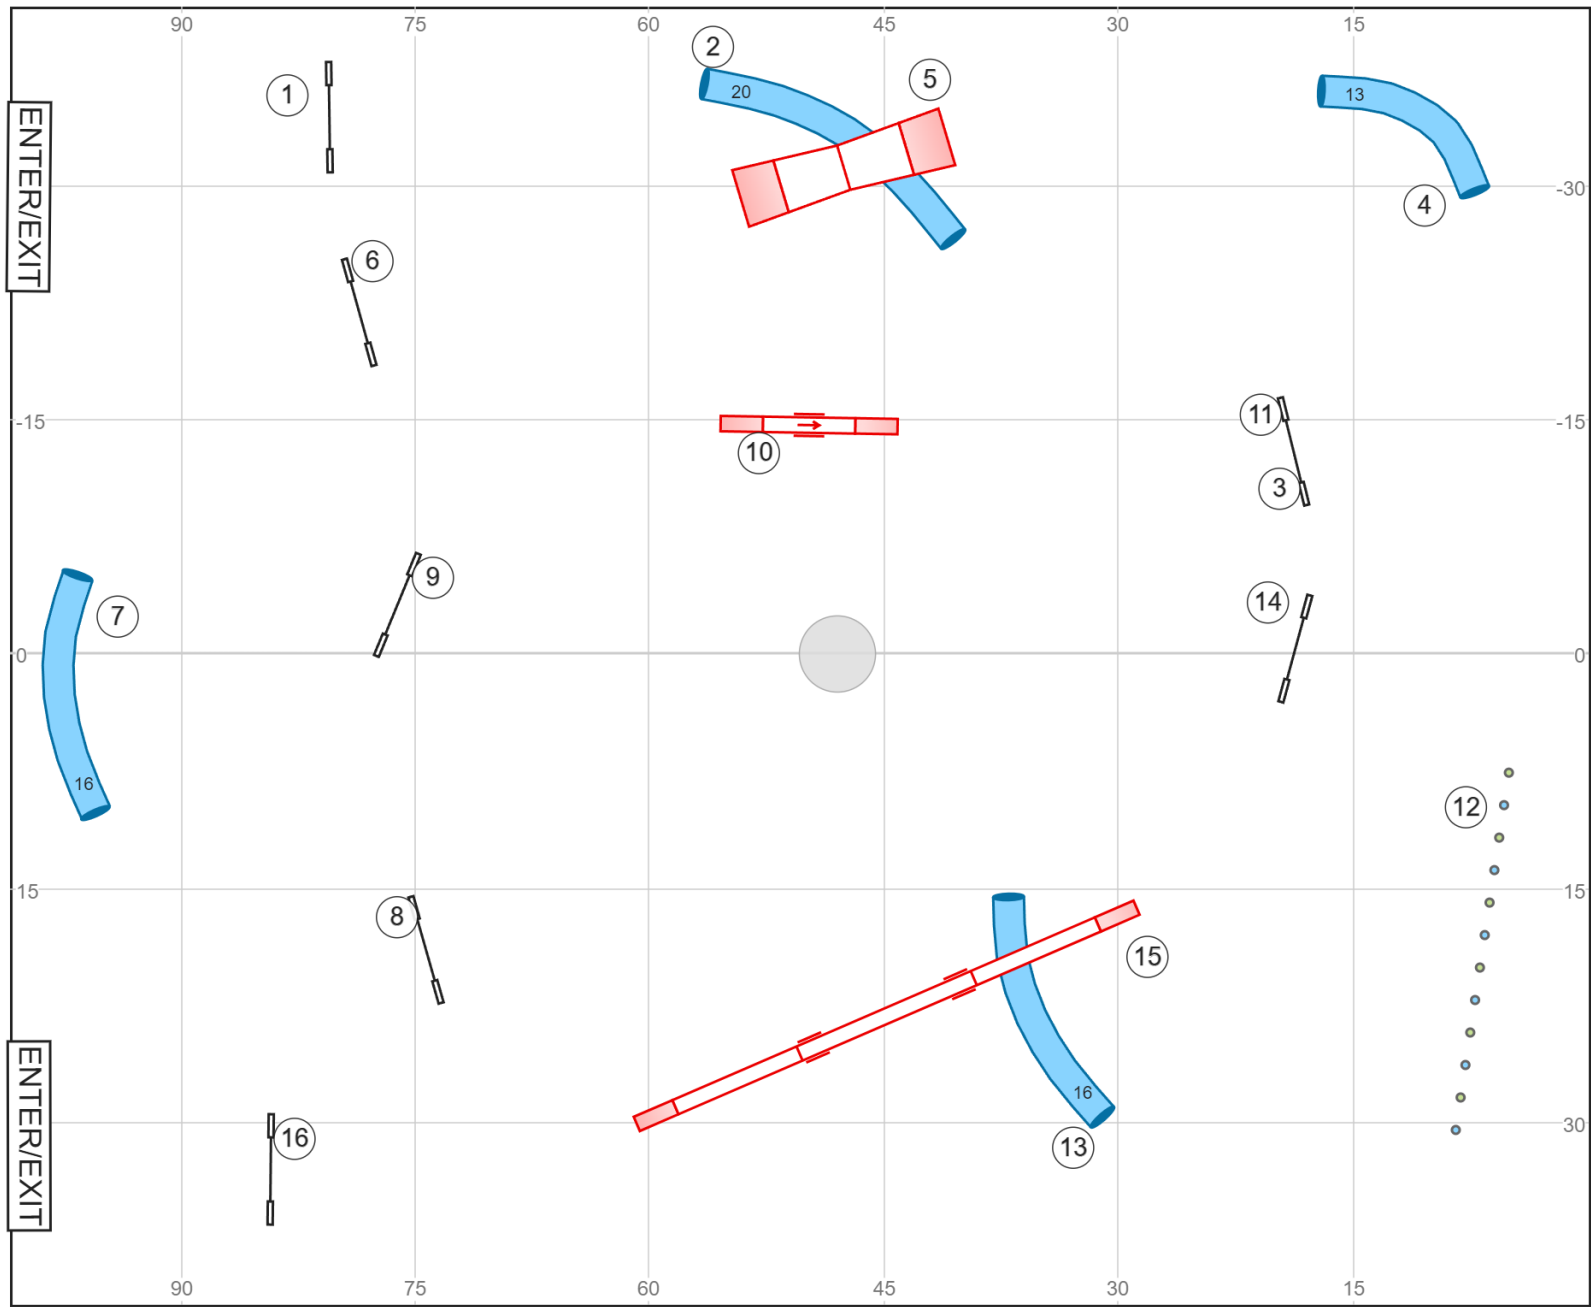

Chinese Sharpei C o Am - AKC ISC J3 - Mar 9, 2024 - Design:Petr Pupik / Judge:Carol Mount

Path length (ft):691.6

Chinese Sharpei C o Am - AKC ISC J2 - Mar 9, 2024 - Design:Roman Lukac / Judge:Carol Mount

Chinese Sharpei C o Am - AKC ISC A3 - Mar 9, 2024 - Design:Roman Lukac / Judge:Carol Mount

Path length (ft):652

Chinese Sharpei C o Am - AKC ISC A2 - Mar 9, 2024 - Design:Petr Pupik / Judge:Carol Mount

Path length (ft):602.9

Chinese Sharpei C o Am - AKC ISC A1 - Mar 9, 2024 - Design:Roman Lukac / Judge:Carol Mount

Path length (ft):539.7

Chinese Sharpei C o Am - AKC ISC J1 - Mar 9, 2024 - Design:Petr Pupik / Judge:Carol Mount