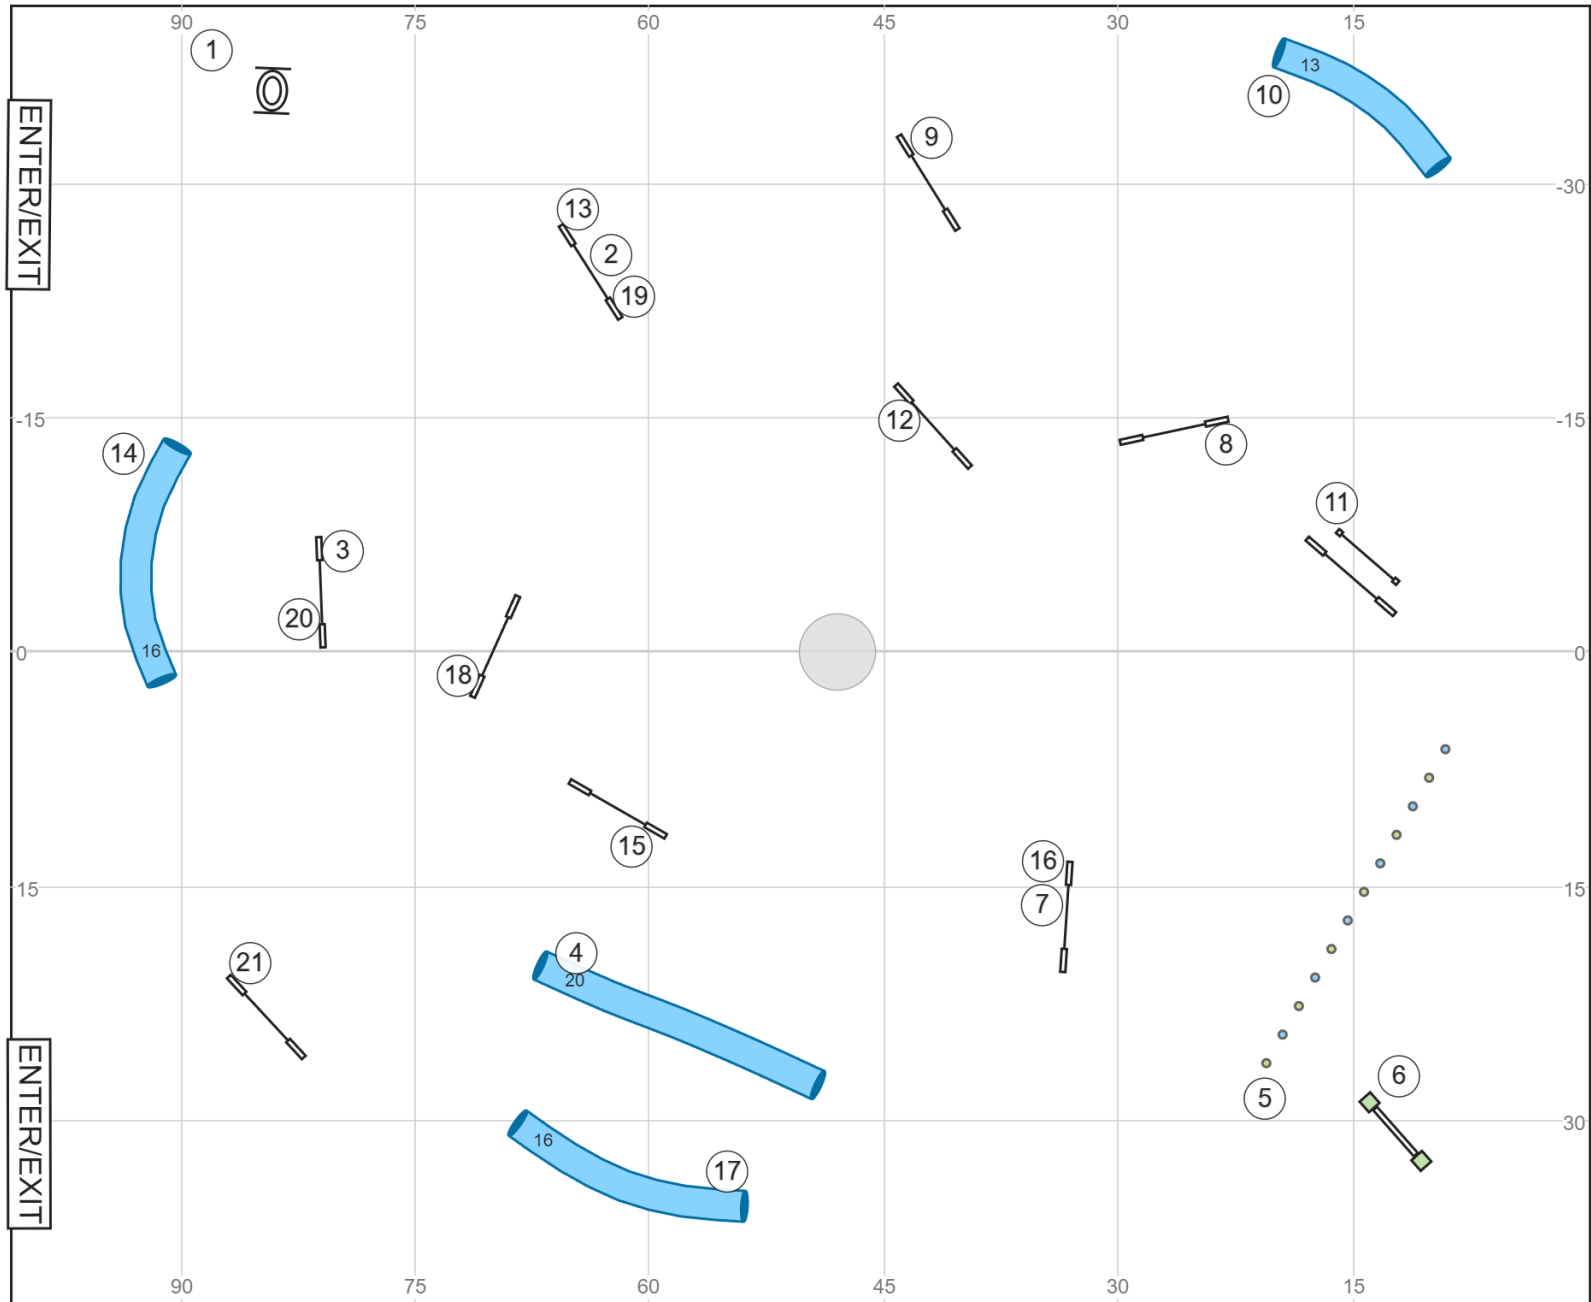

Chinese Sharpei C o Am - AKC ISC J3 - Mar 9, 2024 - Design:Petr Pupik / Judge:Carol Mount

Path length (ft):691.6

Chinese Sharpei C o Am - AKC ISC J2 - Mar 9, 2024 - Design:Roman Lukac / Judge:Carol Mount

Chinese Sharpei C o Am - AKC ISC A3 - Mar 9, 2024 - Design:Roman Lukac / Judge:Carol Mount

Path length (ft):652

Chinese Sharpei C o Am - AKC ISC A2 - Mar 9, 2024 - Design:Petr Pupik / Judge:Carol Mount

Path length (ft):602.9

Chinese Sharpei C o Am - AKC ISC A1 - Mar 9, 2024 - Design:Roman Lukac / Judge:Carol Mount

Path length (ft):539.7

Chinese Sharpei C o Am - AKC ISC J1 - Mar 9, 2024 - Design:Petr Pupik / Judge:Carol Mount