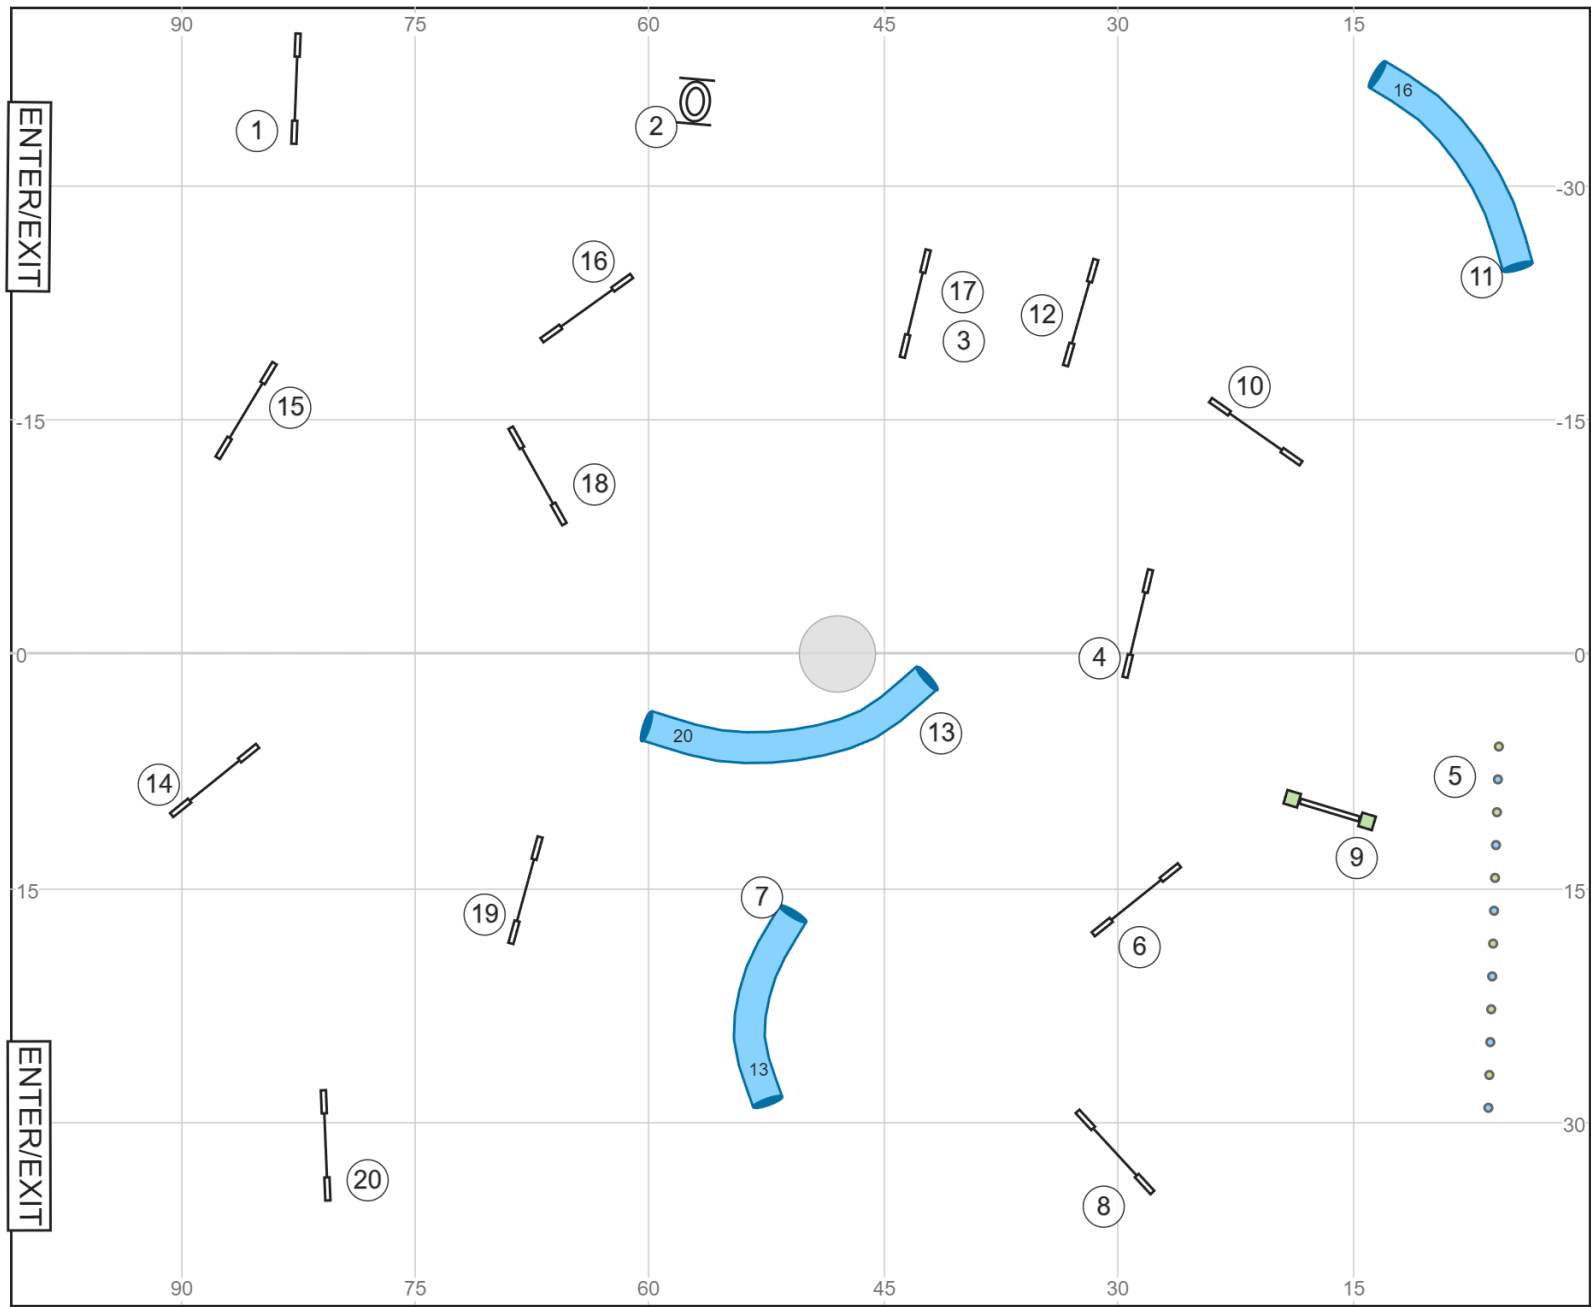

Chinese Sharpei C o Am - AKC ISC A2 - Mar 8, 2024 - Design:Roman Lukac / Judge:Carol Mount

Path length (ft):646.3

Chinese Sharpei C o Am - AKC ISC A1 - Mar 8, 2024 - Design:Petr Pupik / Judge:Carol Mount

Path length (ft):602.3

[www.smarteragility.com](http://www.smarteragility.com)

Chinese Sharpei C o Am - AKC ISC J3 - Mar 8, 2024 - Design:Roman Lukac / Judge:Carol Mount

Path length (ft):594.1

Chinese Sharpei C o Am - AKC ISC J2 - Mar 8, 2024 - Design:Petr Pupik / Judge:Carol Mount

Path length (ft):566.4