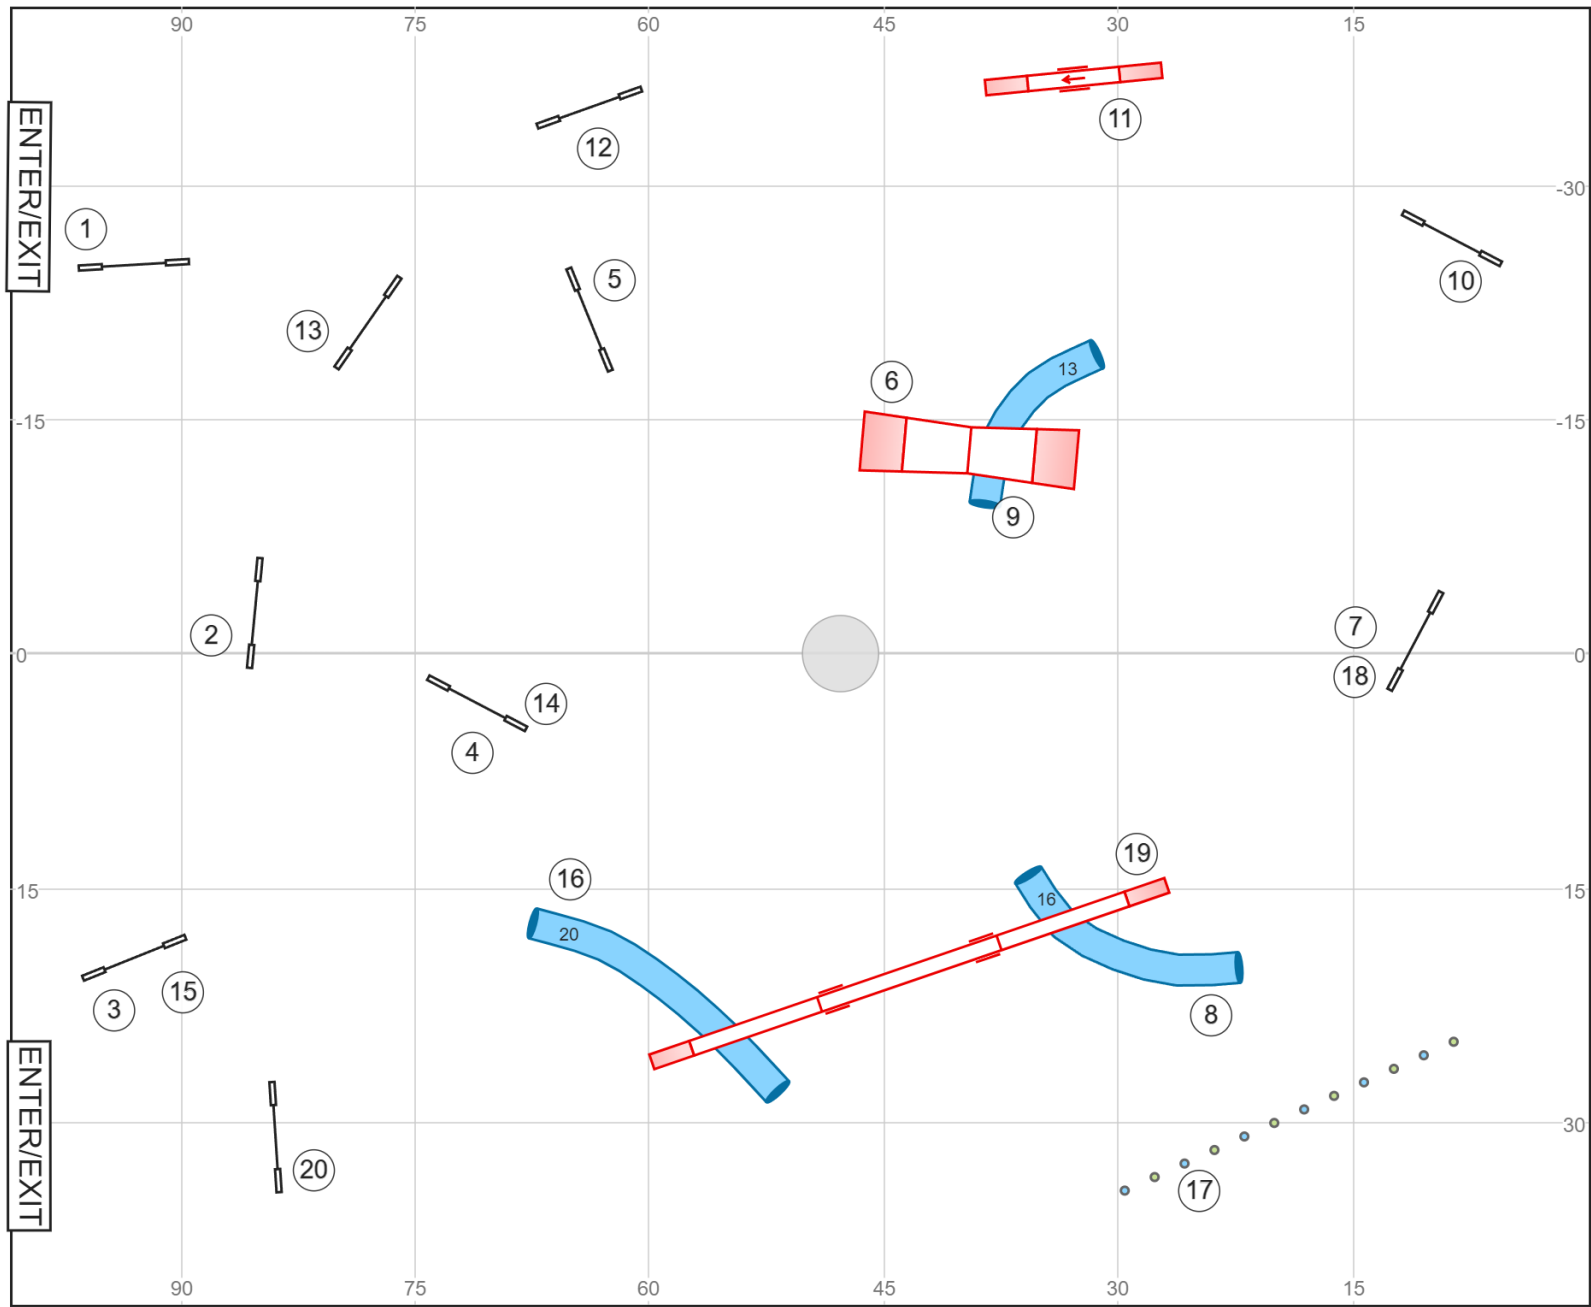

Chinese Sharpei C o Am - AKC ISC A2 - Mar 8, 2024 - Design:Roman Lukac / Judge:Carol Mount

Path length (ft):646.3

Chinese Sharpei C o Am - AKC ISC A1 - Mar 8, 2024 - Design:Petr Pupik / Judge:Carol Mount

Path length (ft):602.3

[www.smarteragility.com](http://www.smarteragility.com)

Chinese Sharpei C o Am - AKC ISC J3 - Mar 8, 2024 - Design:Roman Lukac / Judge:Carol Mount

Path length (ft):594.1

Chinese Sharpei C o Am - AKC ISC J2 - Mar 8, 2024 - Design:Petr Pupik / Judge:Carol Mount

Path length (ft):566.4