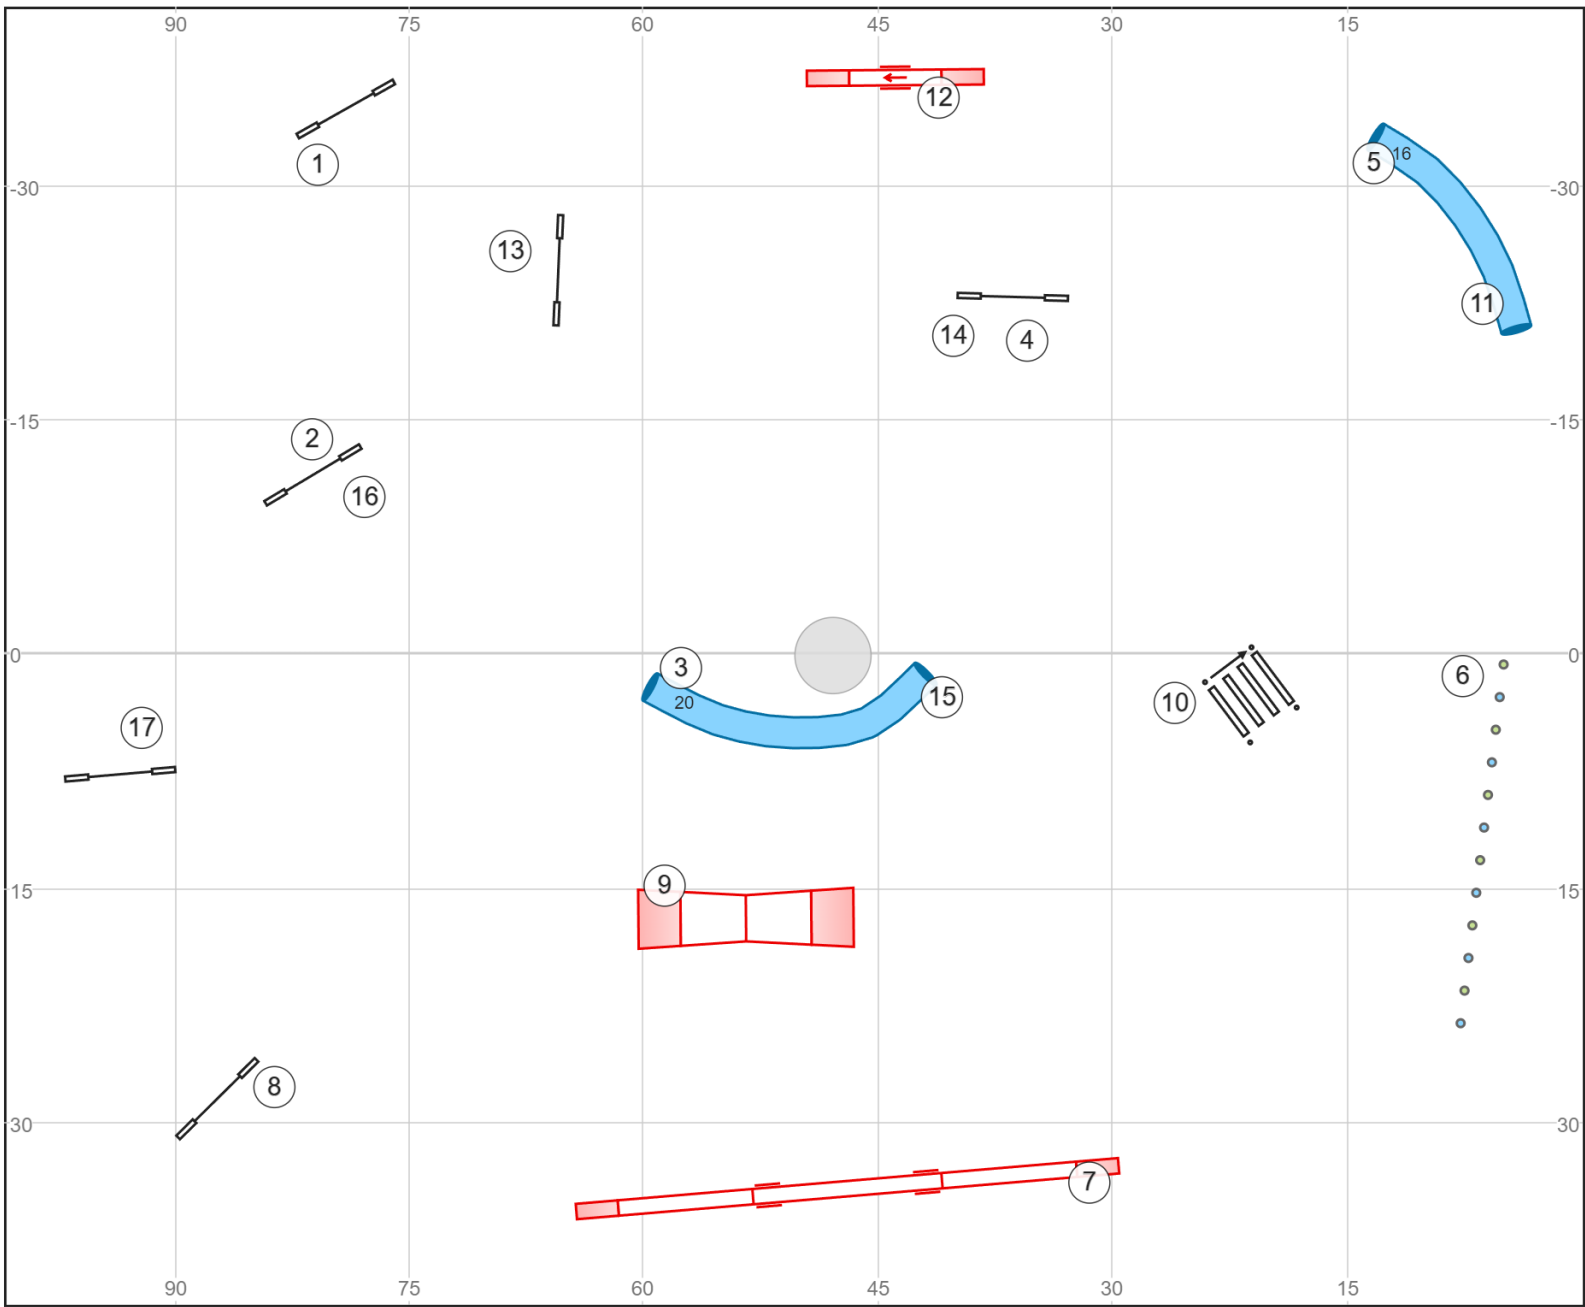

Chinese Sharpei C o Am - AKC ISC A2 - Mar 8, 2024 - Design:Roman Lukac / Judge:Carol Mount

Path length (ft):646.3

Chinese Sharpei C o Am - AKC ISC A1 - Mar 8, 2024 - Design:Petr Pupik / Judge:Carol Mount

Path length (ft):602.3

[www.smarteragility.com](http://www.smarteragility.com)

Chinese Sharpei C o Am - AKC ISC J3 - Mar 8, 2024 - Design:Roman Lukac / Judge:Carol Mount

Path length (ft):594.1

Chinese Sharpei C o Am - AKC ISC J2 - Mar 8, 2024 - Design:Petr Pupik / Judge:Carol Mount

Path length (ft):566.4