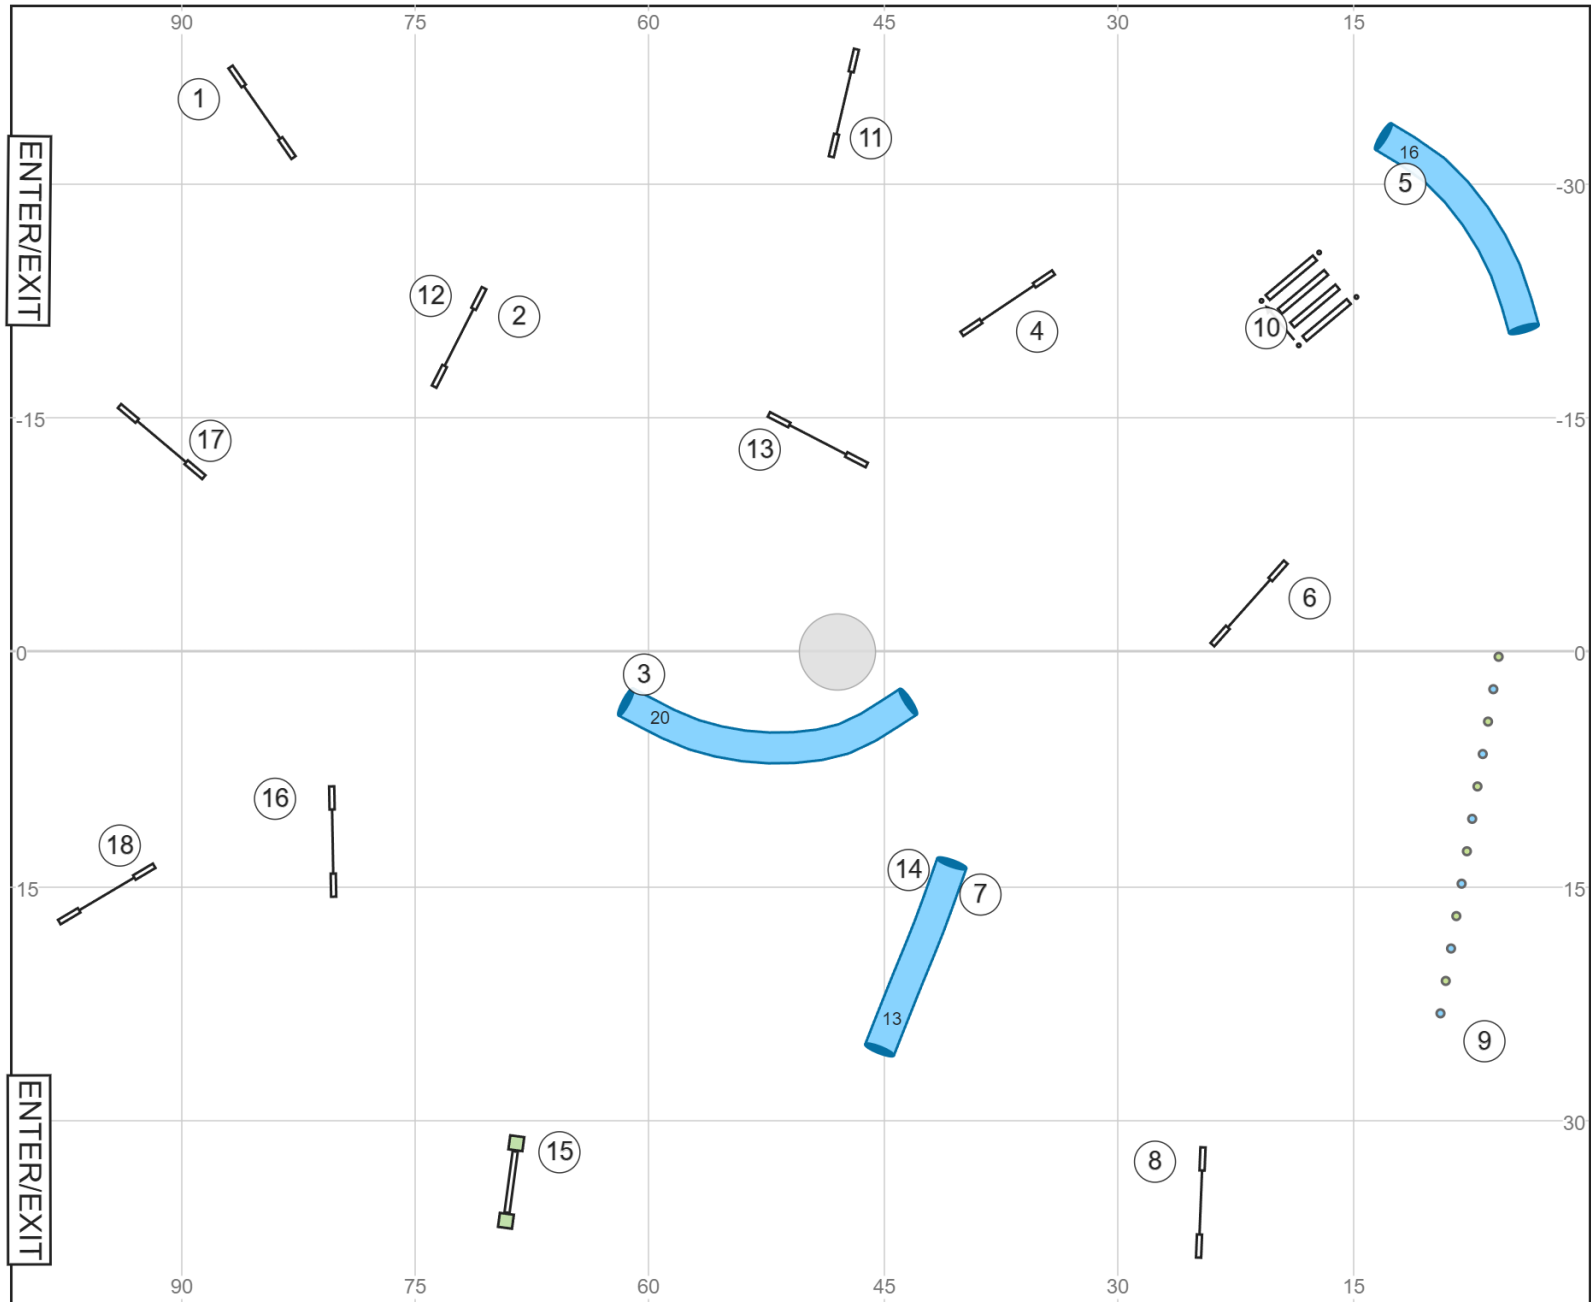

Path length (ft):602.3

[www.smarteragility.com](http://www.smarteragility.com)

Chinese Sharpei C o Am - AKC ISC J3 - Mar 8, 2024 - Design:Roman Lukac / Judge:Carol Mount

Path length (ft):594.1

Chinese Sharpei C o Am - AKC ISC J2 - Mar 8, 2024 - Design:Petr Pupik / Judge:Carol Mount

Path length (ft):566.4