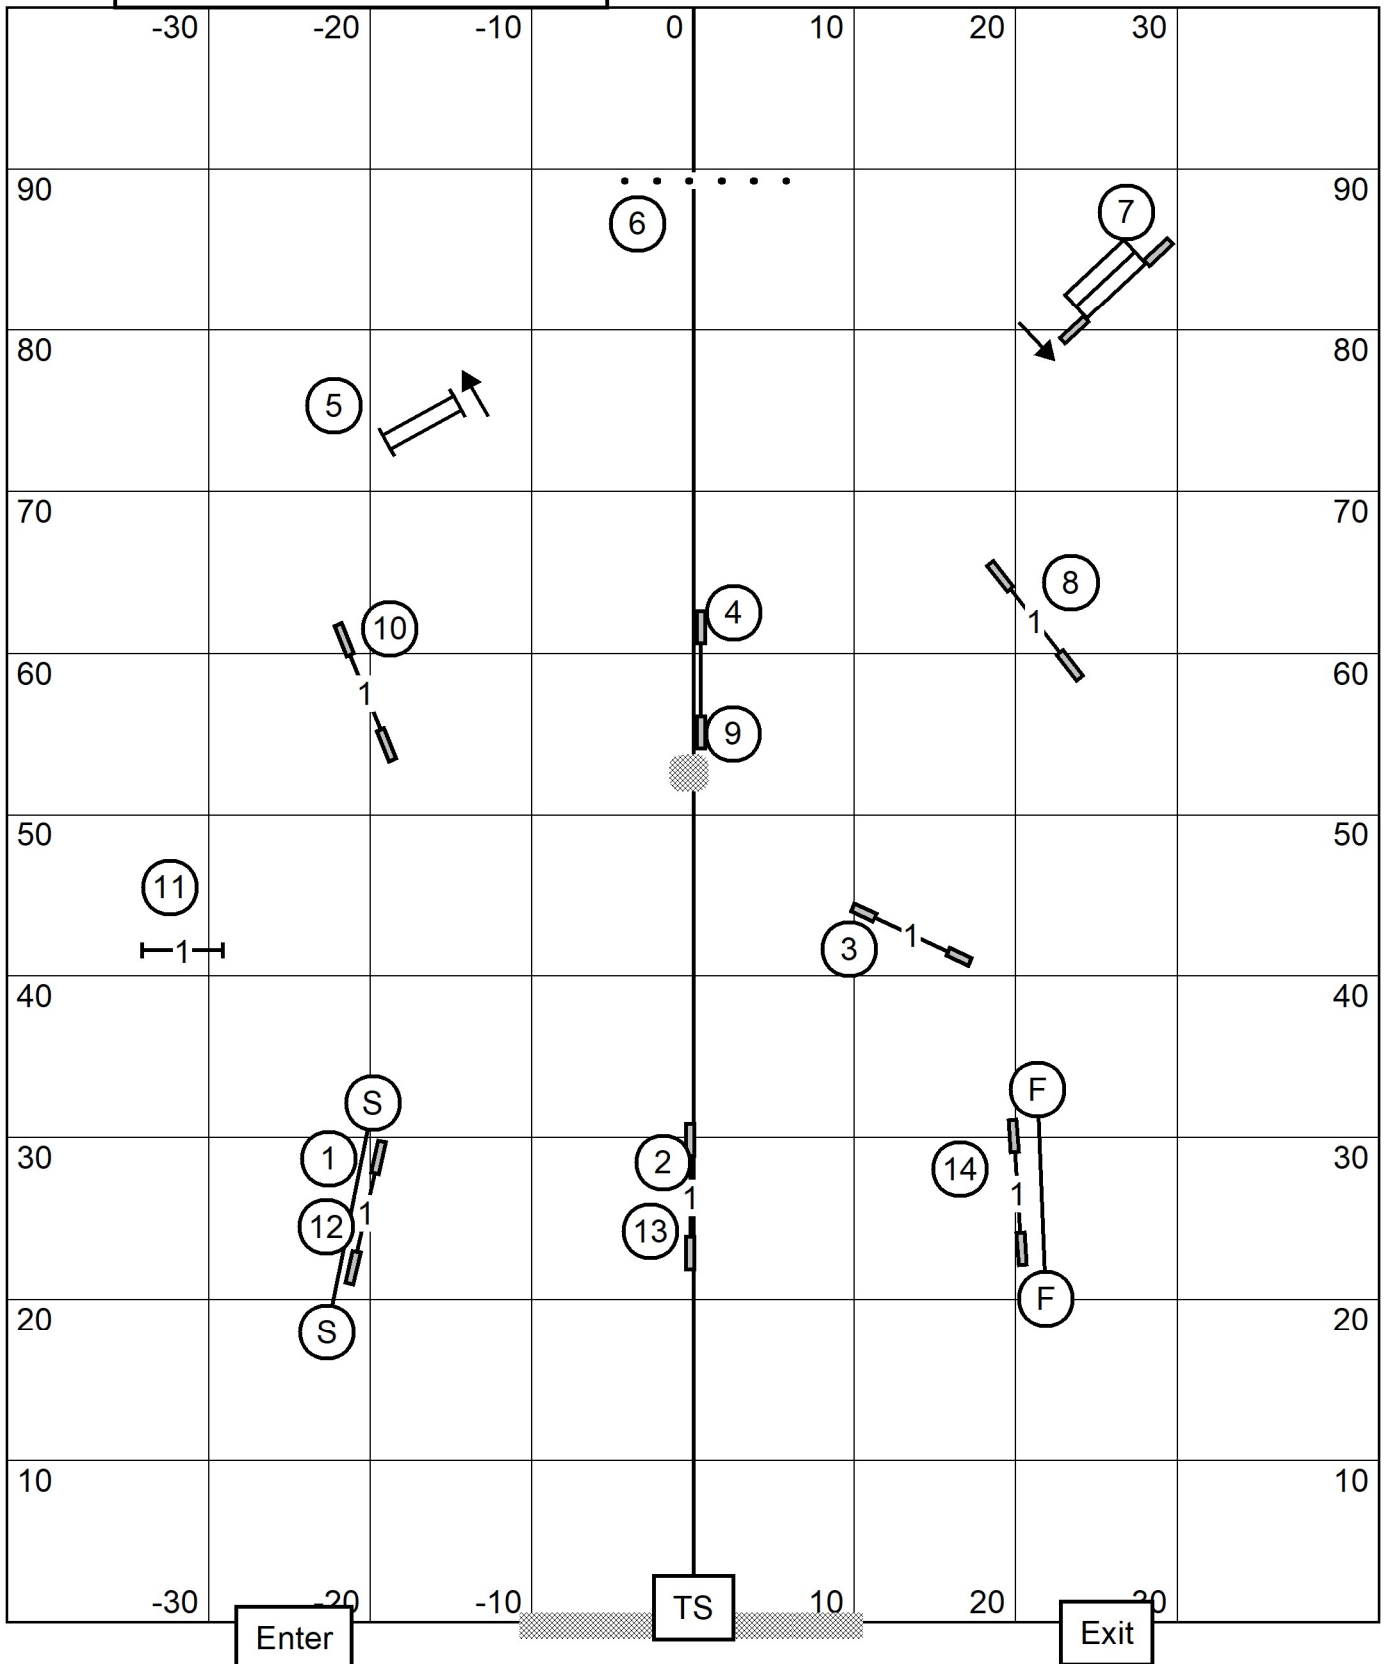

Lower Bucks Dog Training Club
Novice A/B/P JWW
SUNDAY JUNE 11 2023
85x100, Indoors, Turf, Etiming
Carol S. Mount