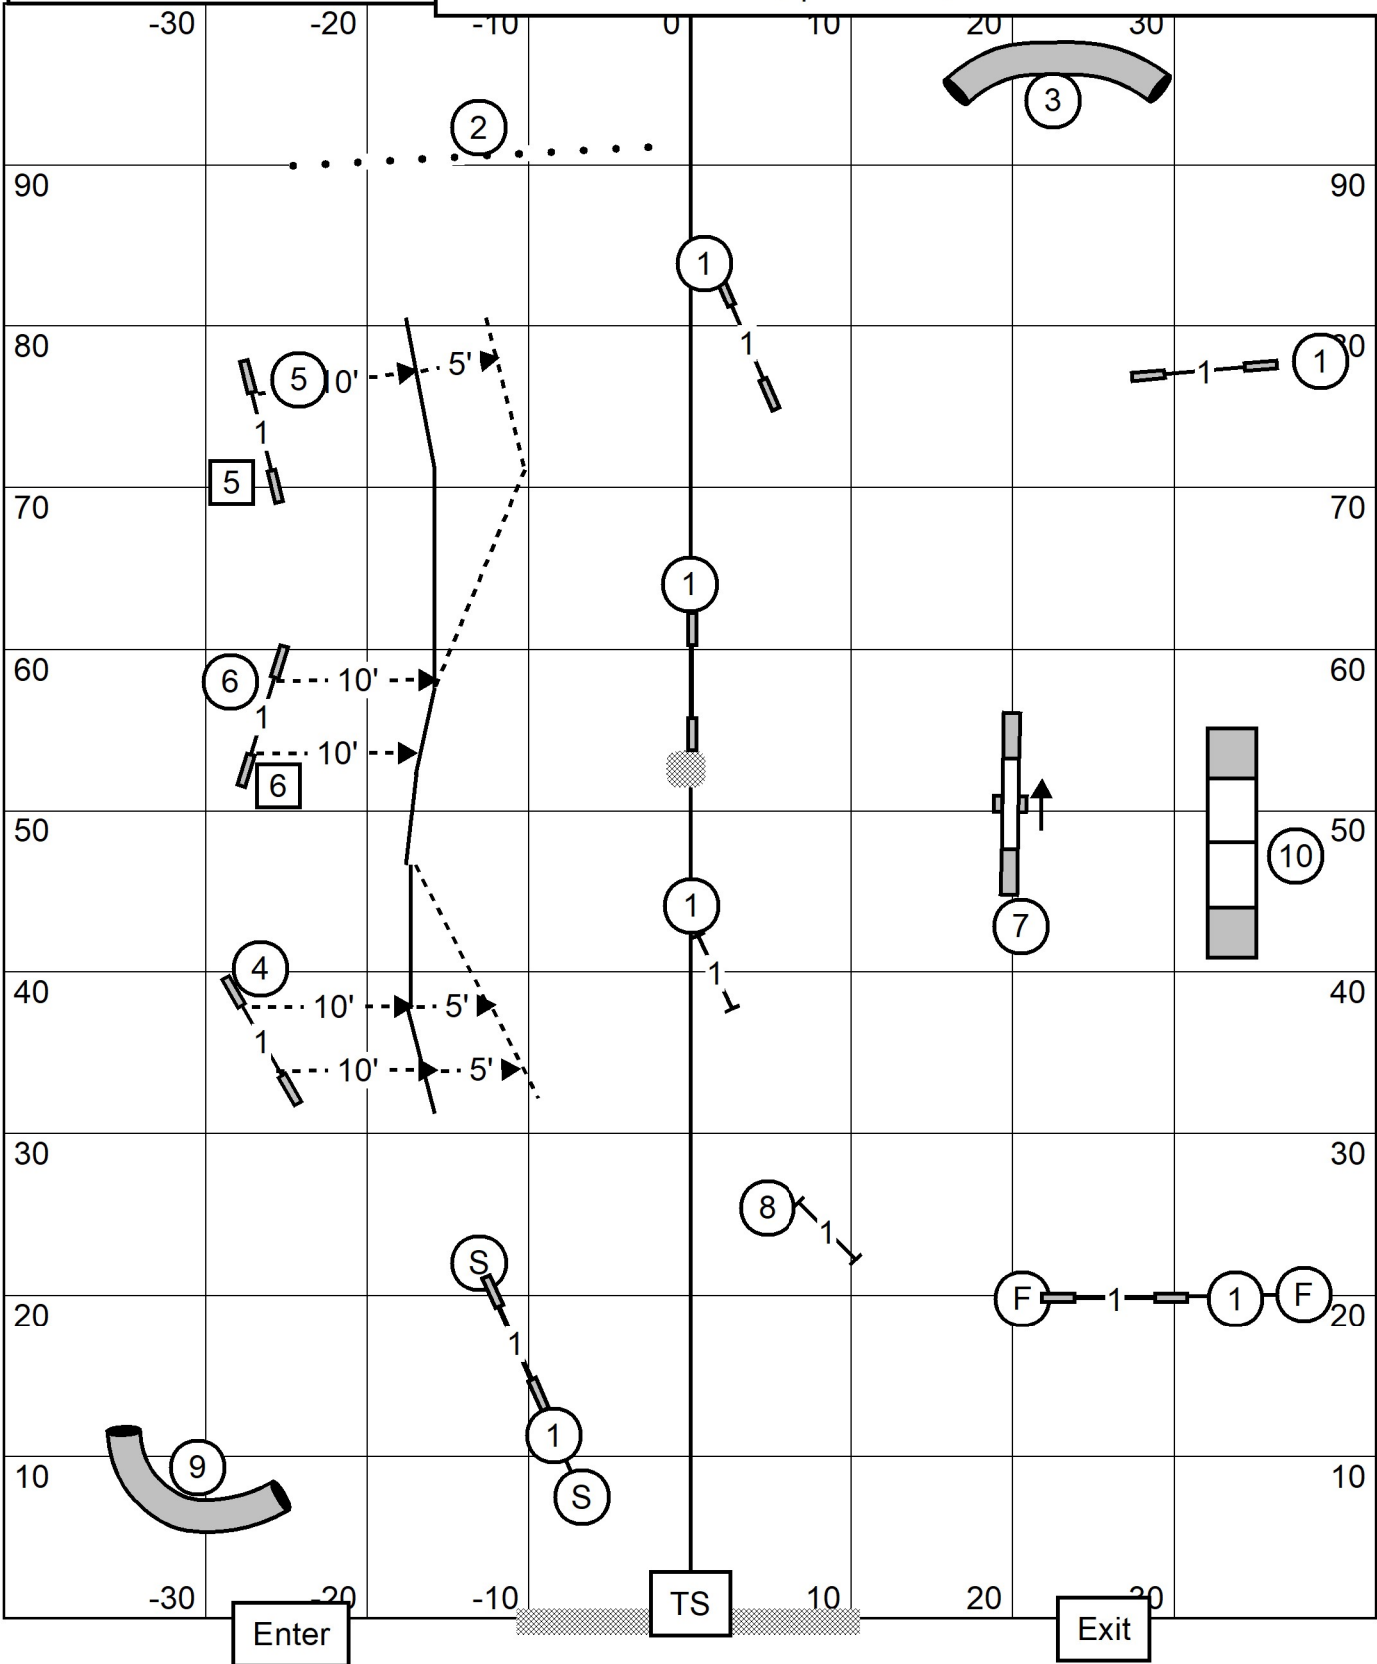

Lower Bucks Dog Training Club
 Masters / Excellent / Open / Novice A/B/P FAST
 SUNDAY JUNE 11 2023
 85x100, Indoors, Turf, Etimira
 Carol S. Mount

Start BiDirectional

M/E: Round 5-6-4 or Round 4-6-5 Dotted -Solid -Dotted Line
 Open: Round 5-6-4 or Round 4-6-5 Dotted -Solid Line
 Novice: Round 5-6 or Square 6-5 Solid Line ----- 4 BI for Novice

Lower Bucks Dog Training Club
 Time 2 Beat /P
 SUNDAY JUNE 11 2023
 85x100, Indoors, Turf, Etiming
 Carol S. Mount

Lower Bucks Dog Training Club
 Master/Excellent /P JWW
 SUNDAY JUNE 11 2023
 85x100, Indoors, Turf, Etiming
 Carol S. Mount