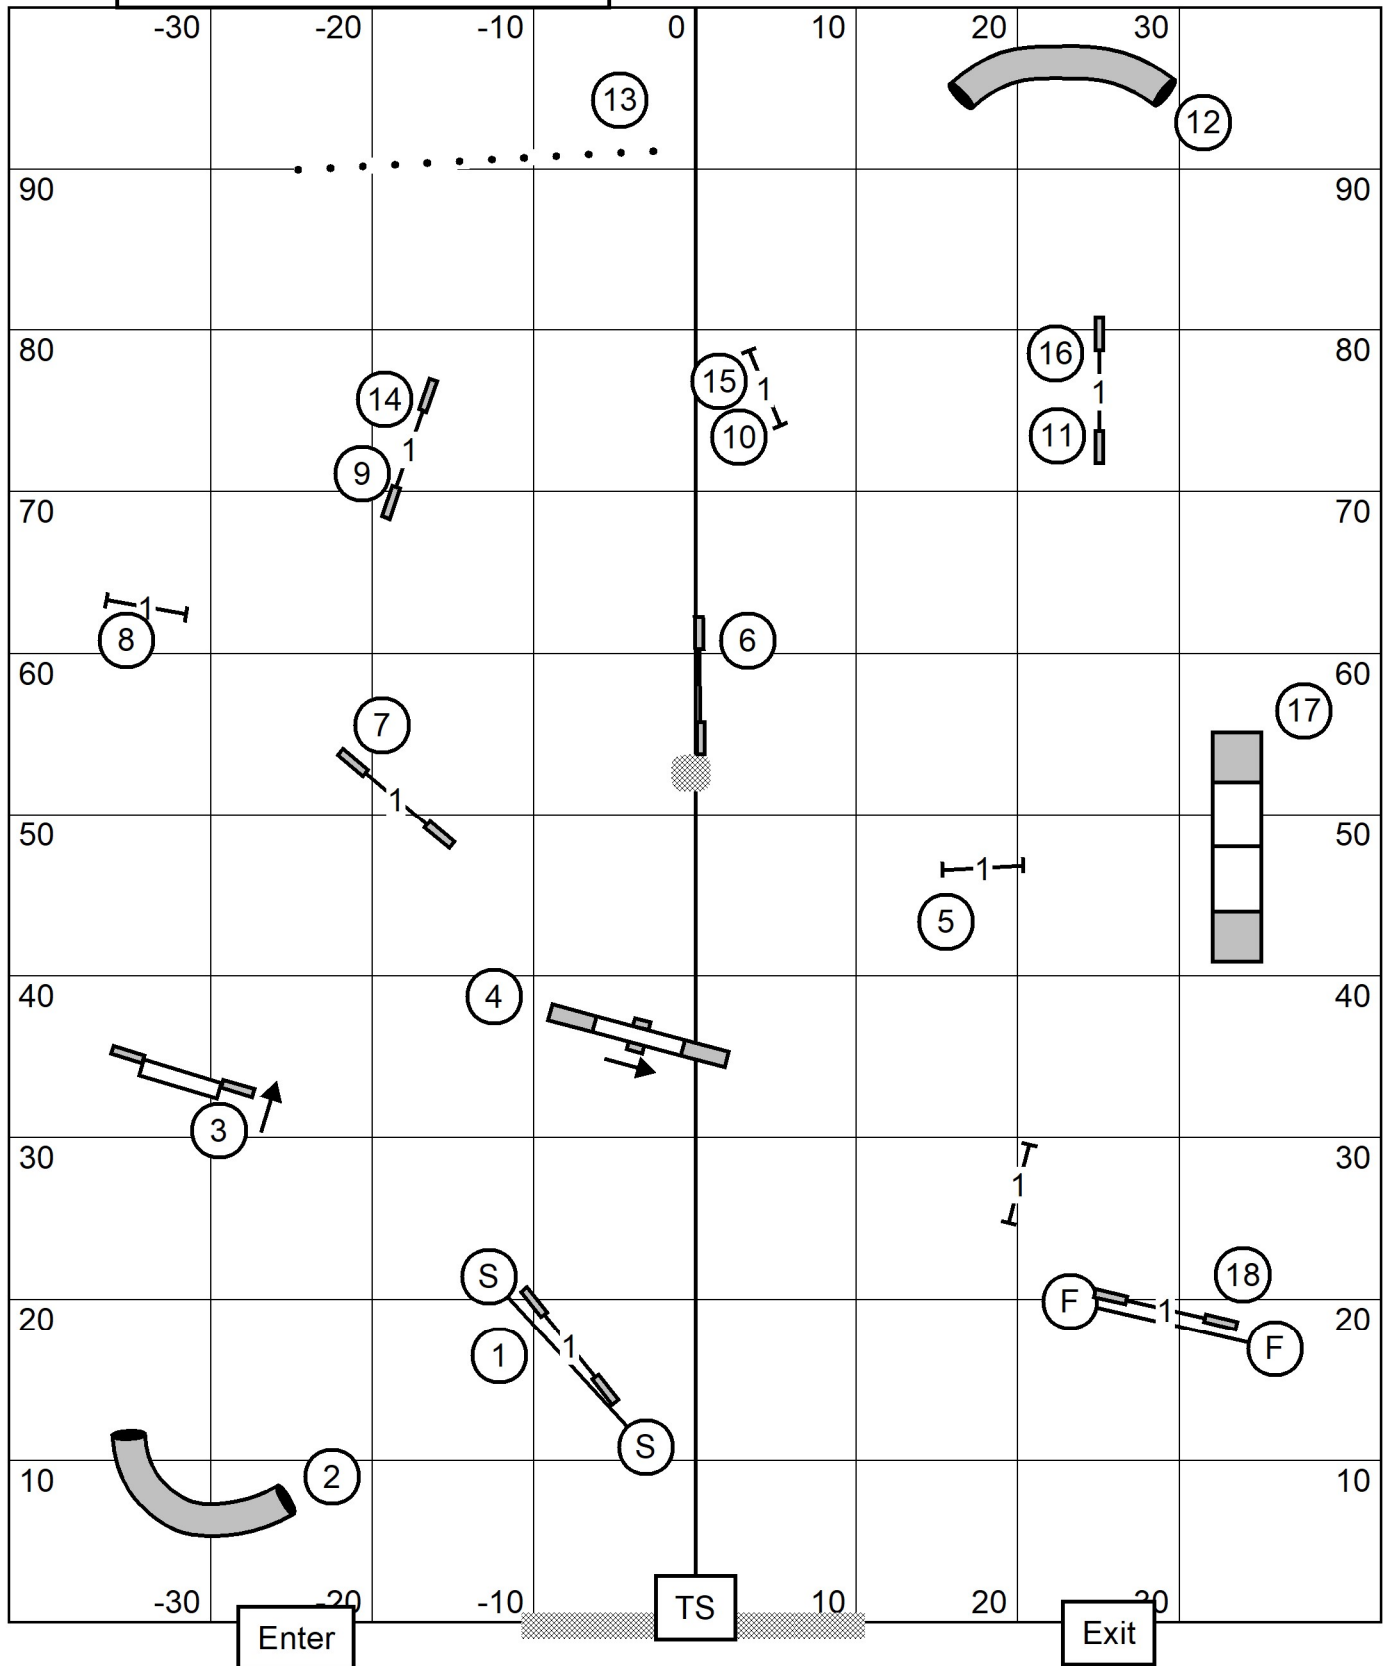

Lower Bucks Dog Training Club
 Masters / Excellent / Open / Novice A/B/P FAST
 SUNDAY JUNE 11 2023
 85x100, Indoors, Turf, Etimira
 Carol S. Mount

Start BiDirectional

M/E: Round 5-6-4 or Round 4-6-5 Dotted -Solid -Dotted Line
 Open: Round 5-6-4 or Round 4-6-5 Dotted -Solid Line
 Novice: Round 5-6 or Square 6-5 Solid Line ----- 4 BI for Novice

Lower Bucks Dog Training Club
 Time 2 Beat /P
 SUNDAY JUNE 11 2023
 85x100, Indoors, Turf, Etiming
 Carol S. Mount

Lower Bucks Dog Training Club
 Master/Excellent /P JWW
 SUNDAY JUNE 11 2023
 85x100, Indoors, Turf, Etiming
 Carol S. Mount