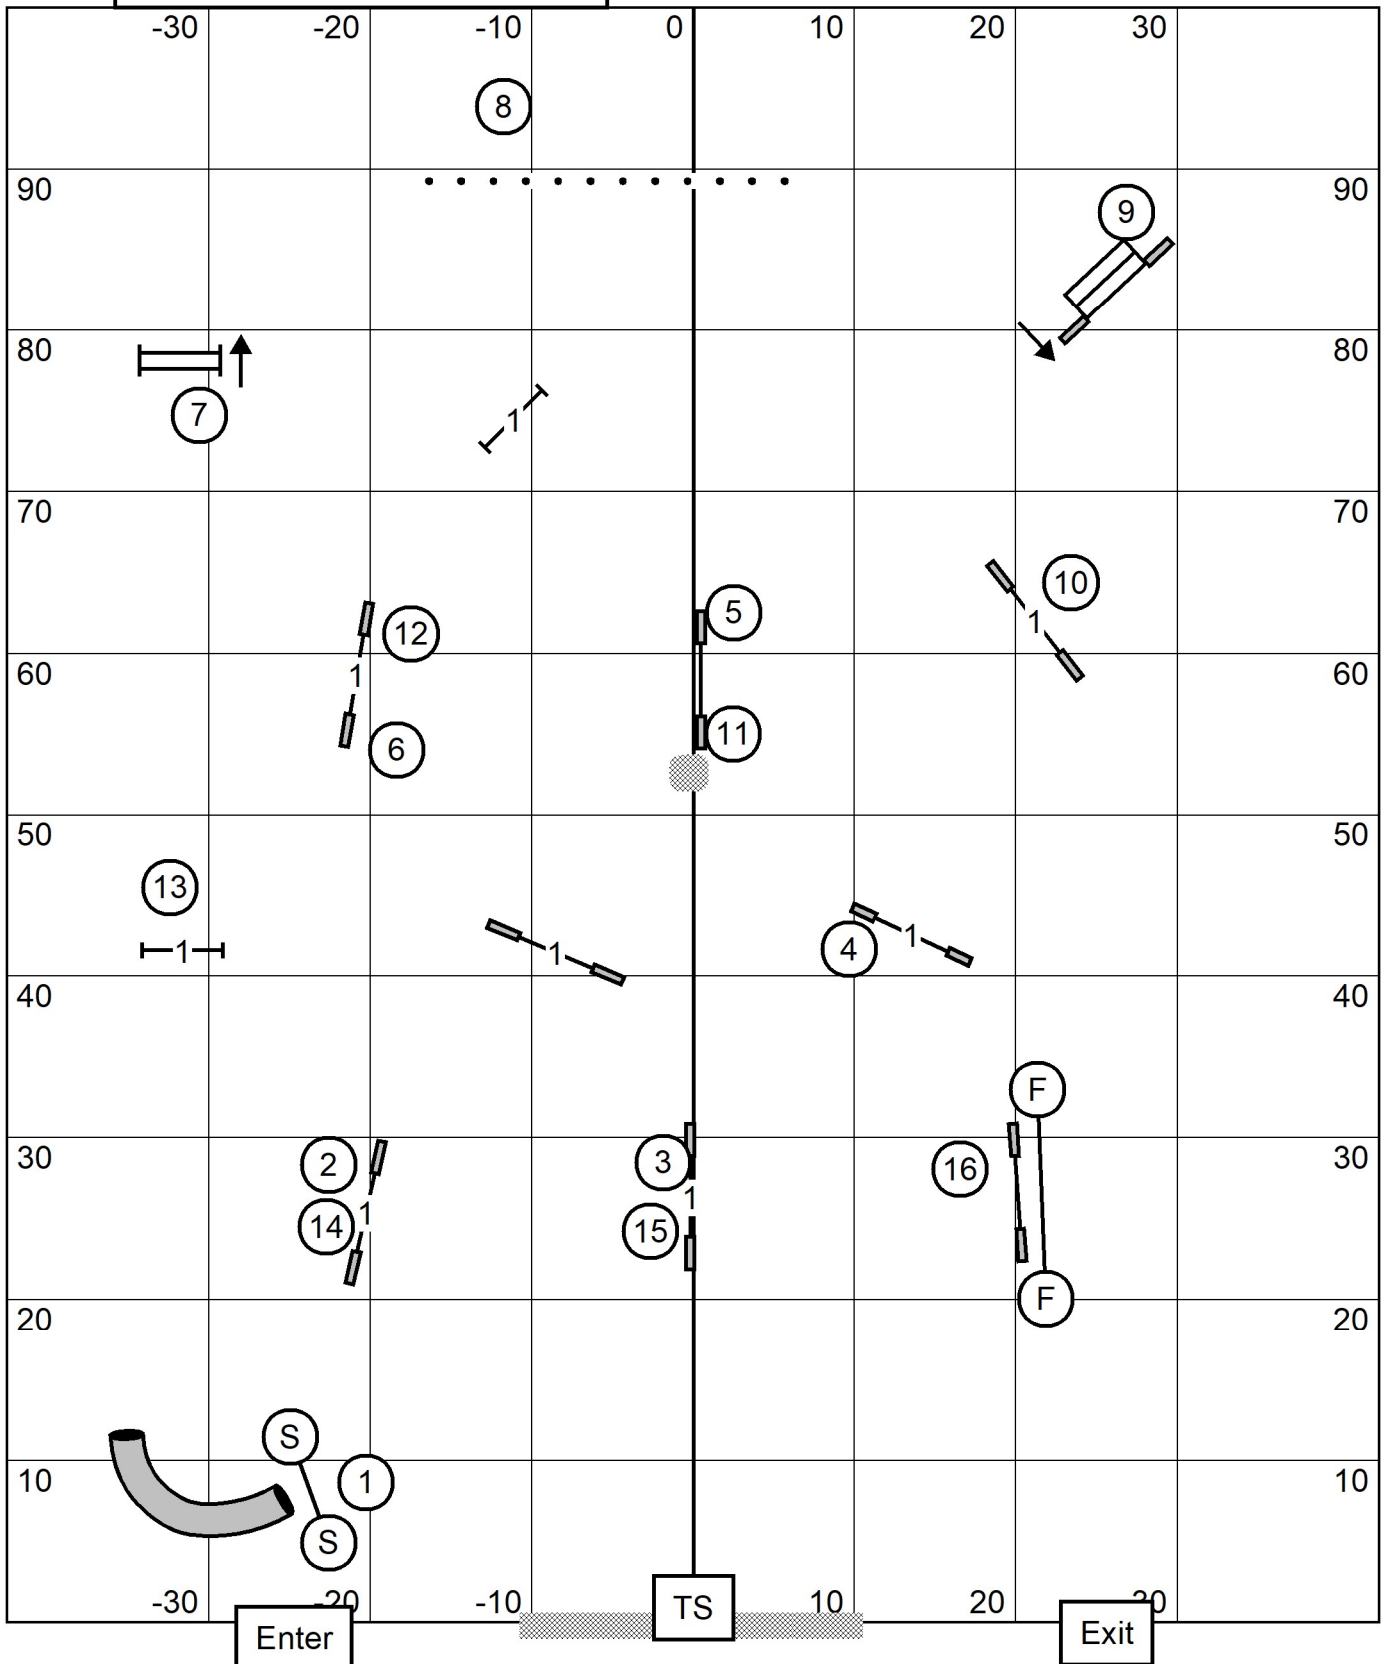

Lower Bucks Dog Training Club
Open P JWW
SUNDAY JUNE 11 2023
85x100, Indoors, Turf, Etiming
Carol S. Mount