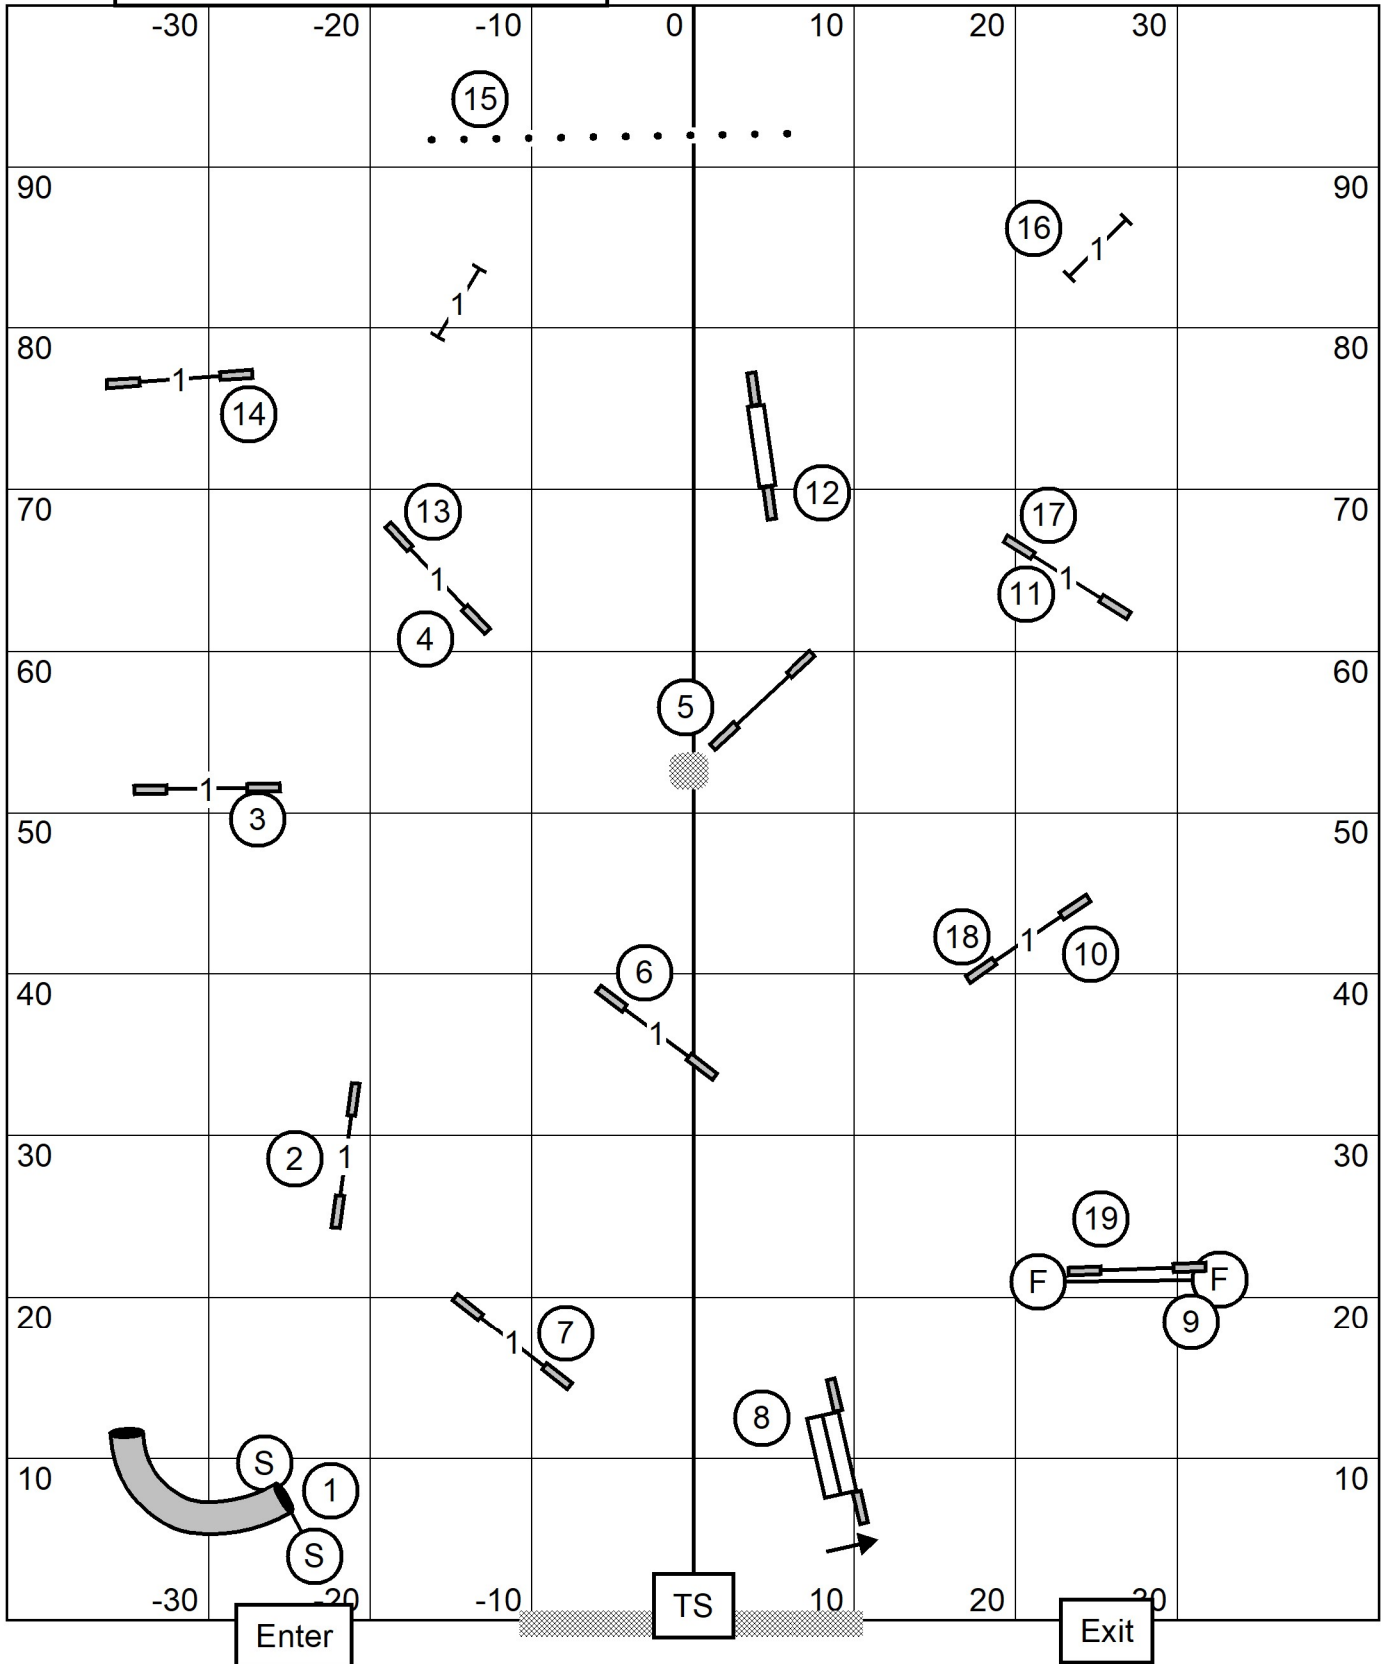

Lower Bucks Dog Training Club
 Masters / Excellent / Open / Novice A/B/P FAST
 SUNDAY JUNE 11 2023
 85x100, Indoors, Turf, Etimira
 Carol S. Mount

Start BiDirectional

M/E: Round 5-6-4 or Round 4-6-5 Dotted -Solid -Dotted Line
 Open: Round 5-6-4 or Round 4-6-5 Dotted -Solid Line
 Novice: Round 5-6 or Square 6-5 Solid Line ----- 4 BI for Novice

Lower Bucks Dog Training Club
 Time 2 Beat /P
 SUNDAY JUNE 11 2023
 85x100, Indoors, Turf, Etiming
 Carol S. Mount

Lower Bucks Dog Training Club
 Master/Excellent /P JWW
 SUNDAY JUNE 11 2023
 85x100, Indoors, Turf, Etiming
 Carol S. Mount