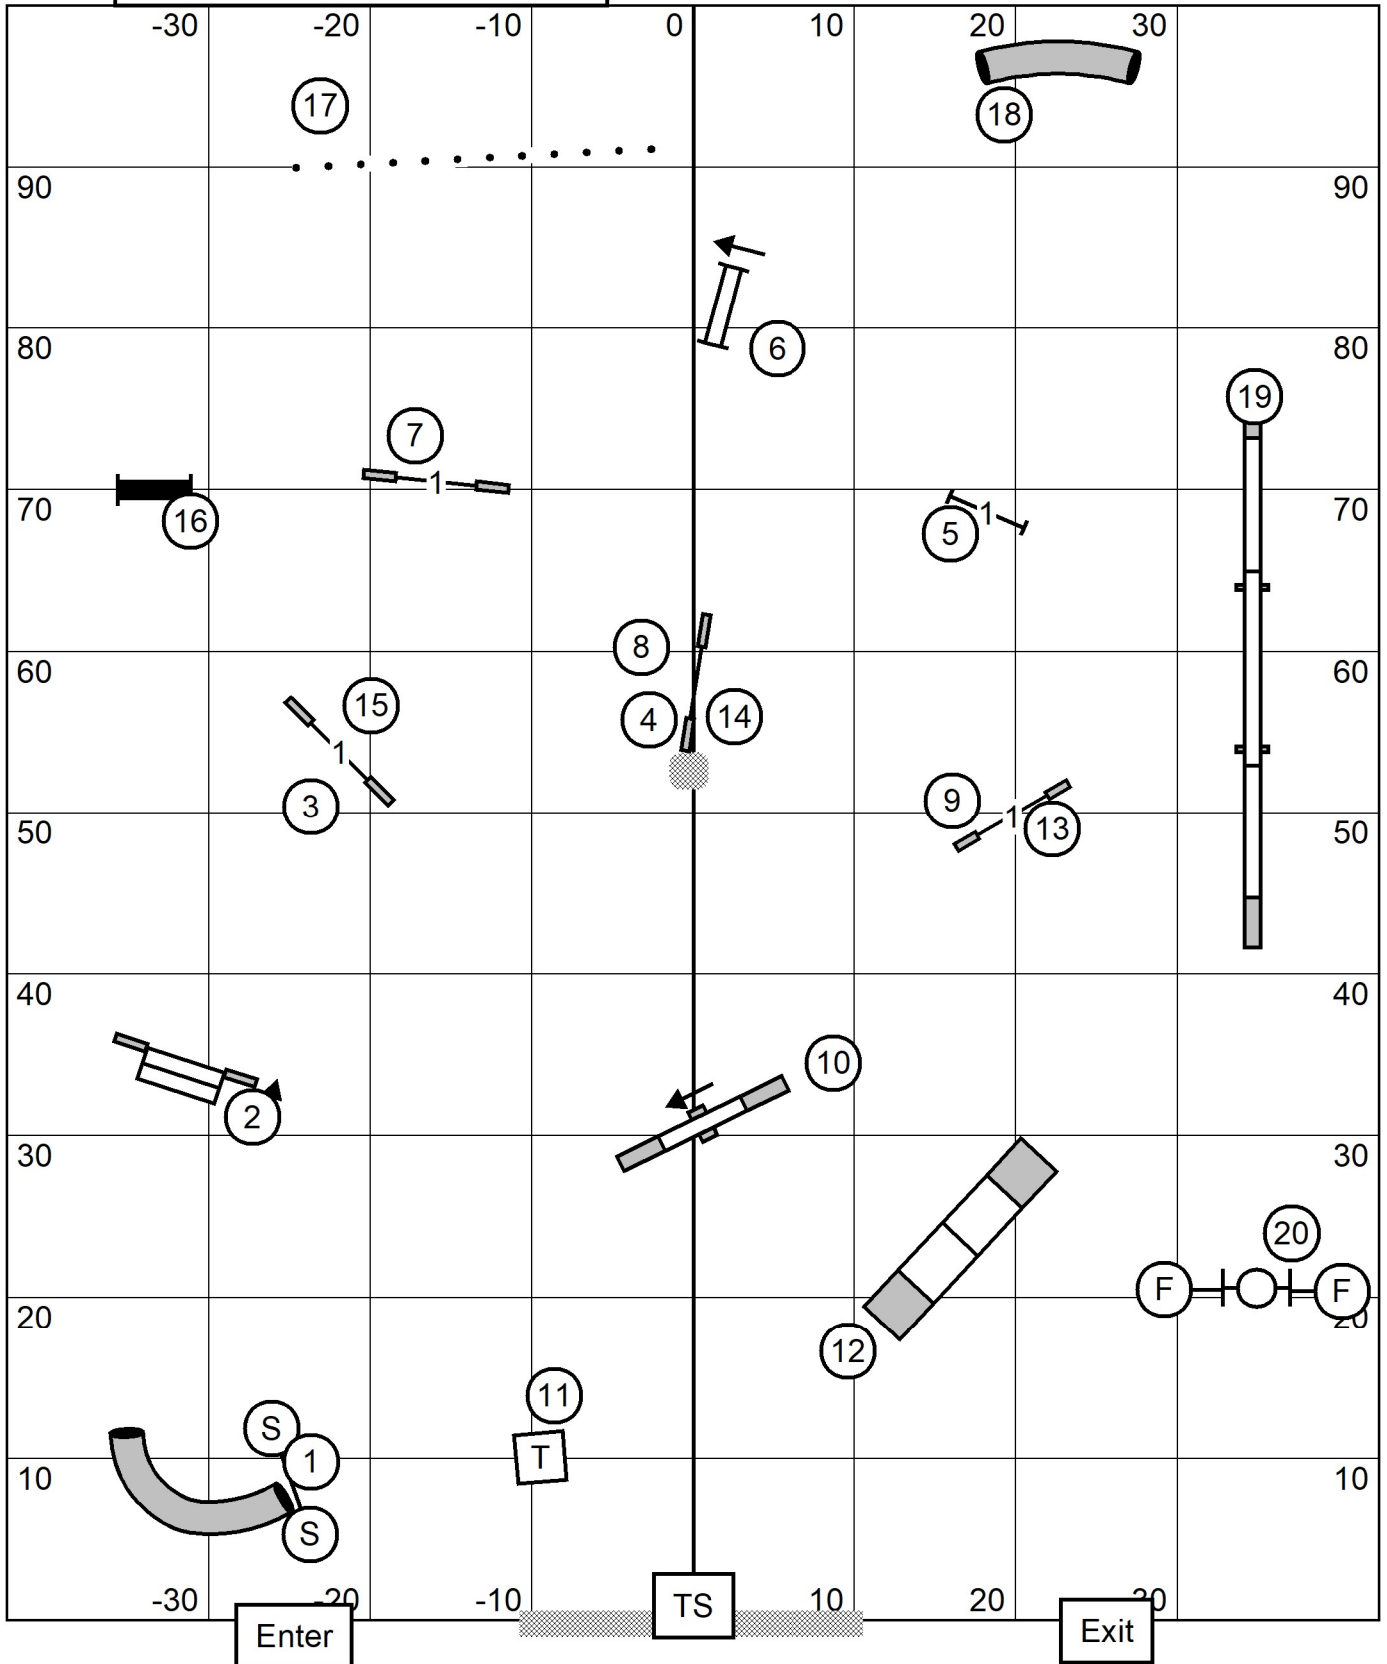

Lower Bucks Dog Training Club
Masters / Excellent / P STD
SUNDAY JUNE 11 2023
85x100, Indoors, Turf, Etiming
Carol S. Mount