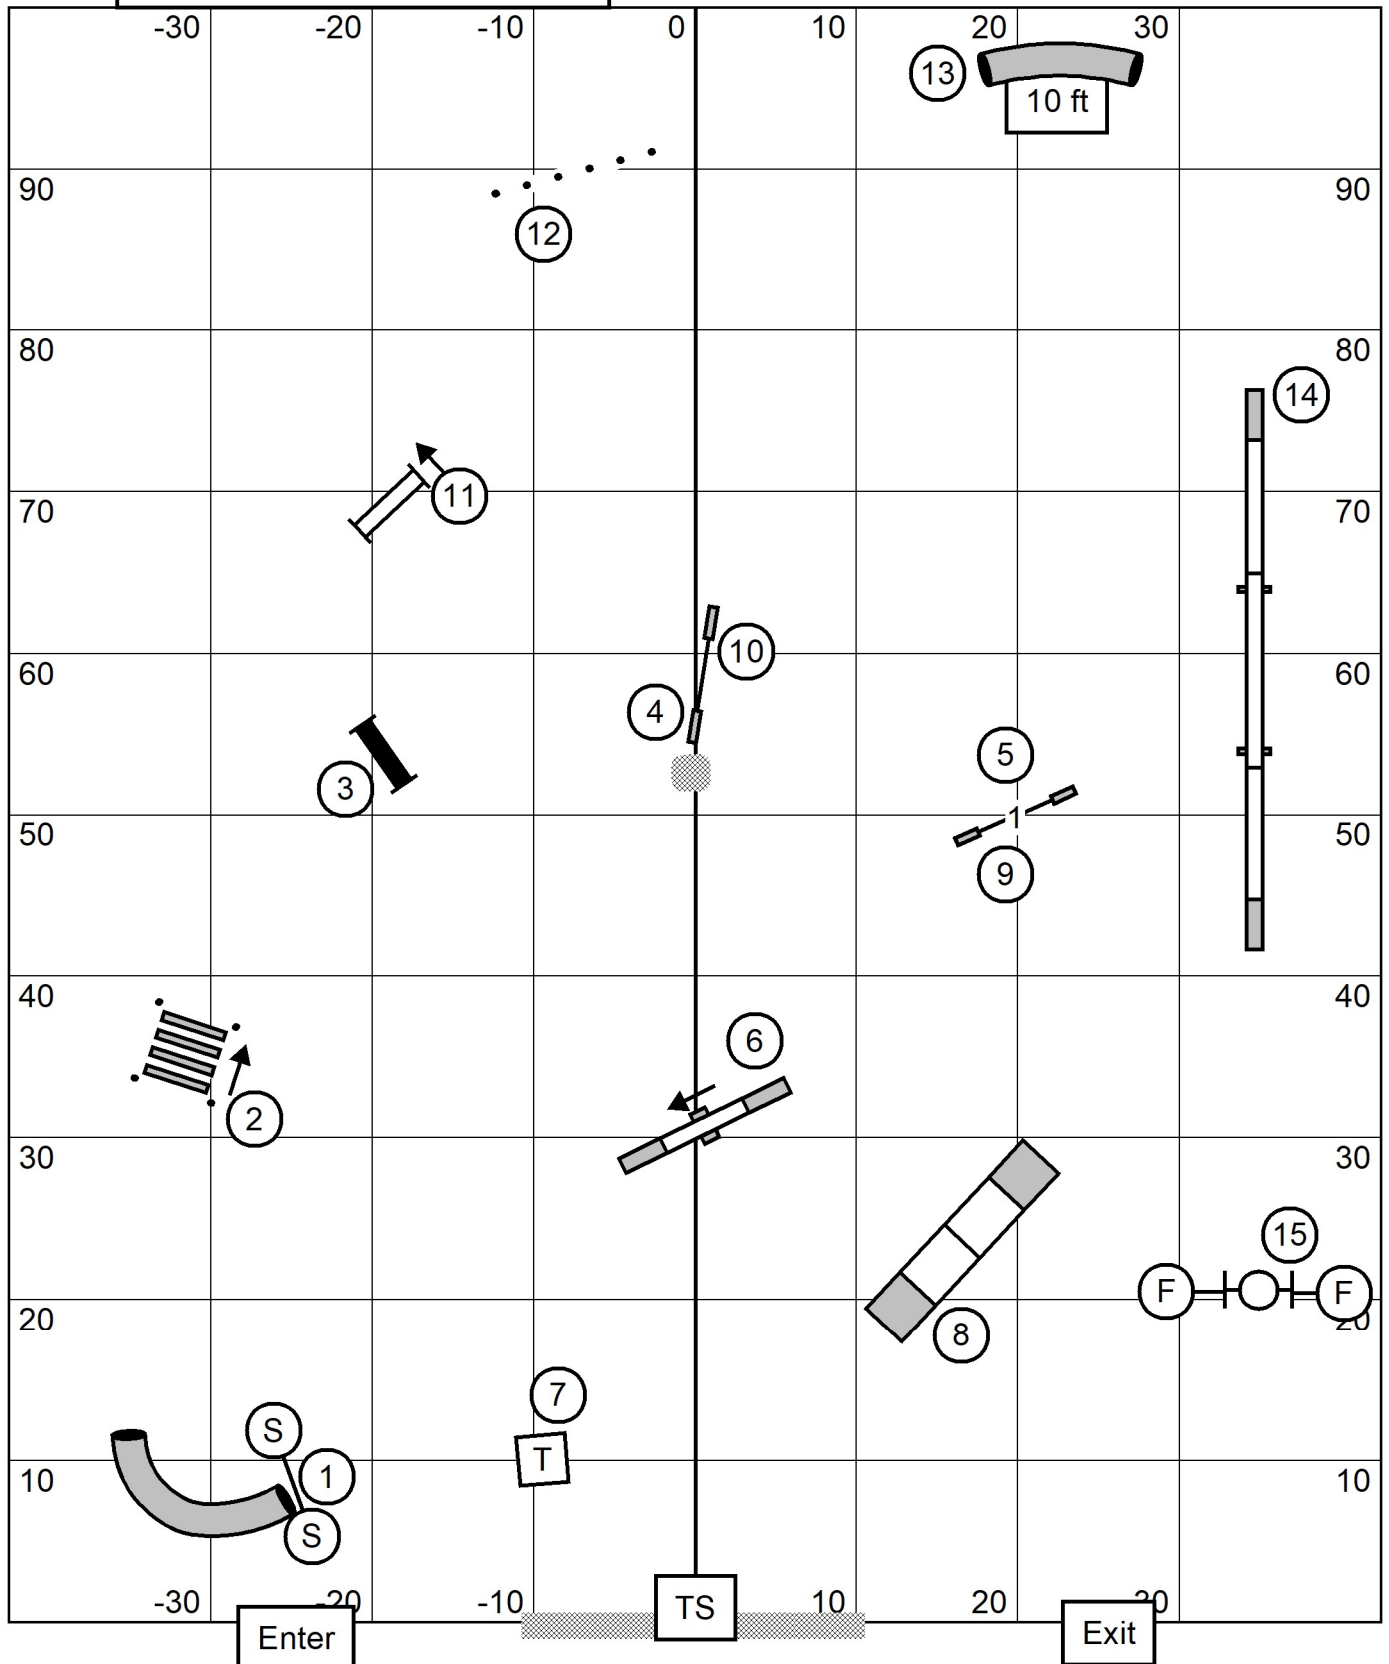

Lower Bucks Dog Training Club
Novice A/B/P STD
SUNDAY JUNE 11 2023
85x100, Indoors, Turf, Etiming
Carol S. Mount