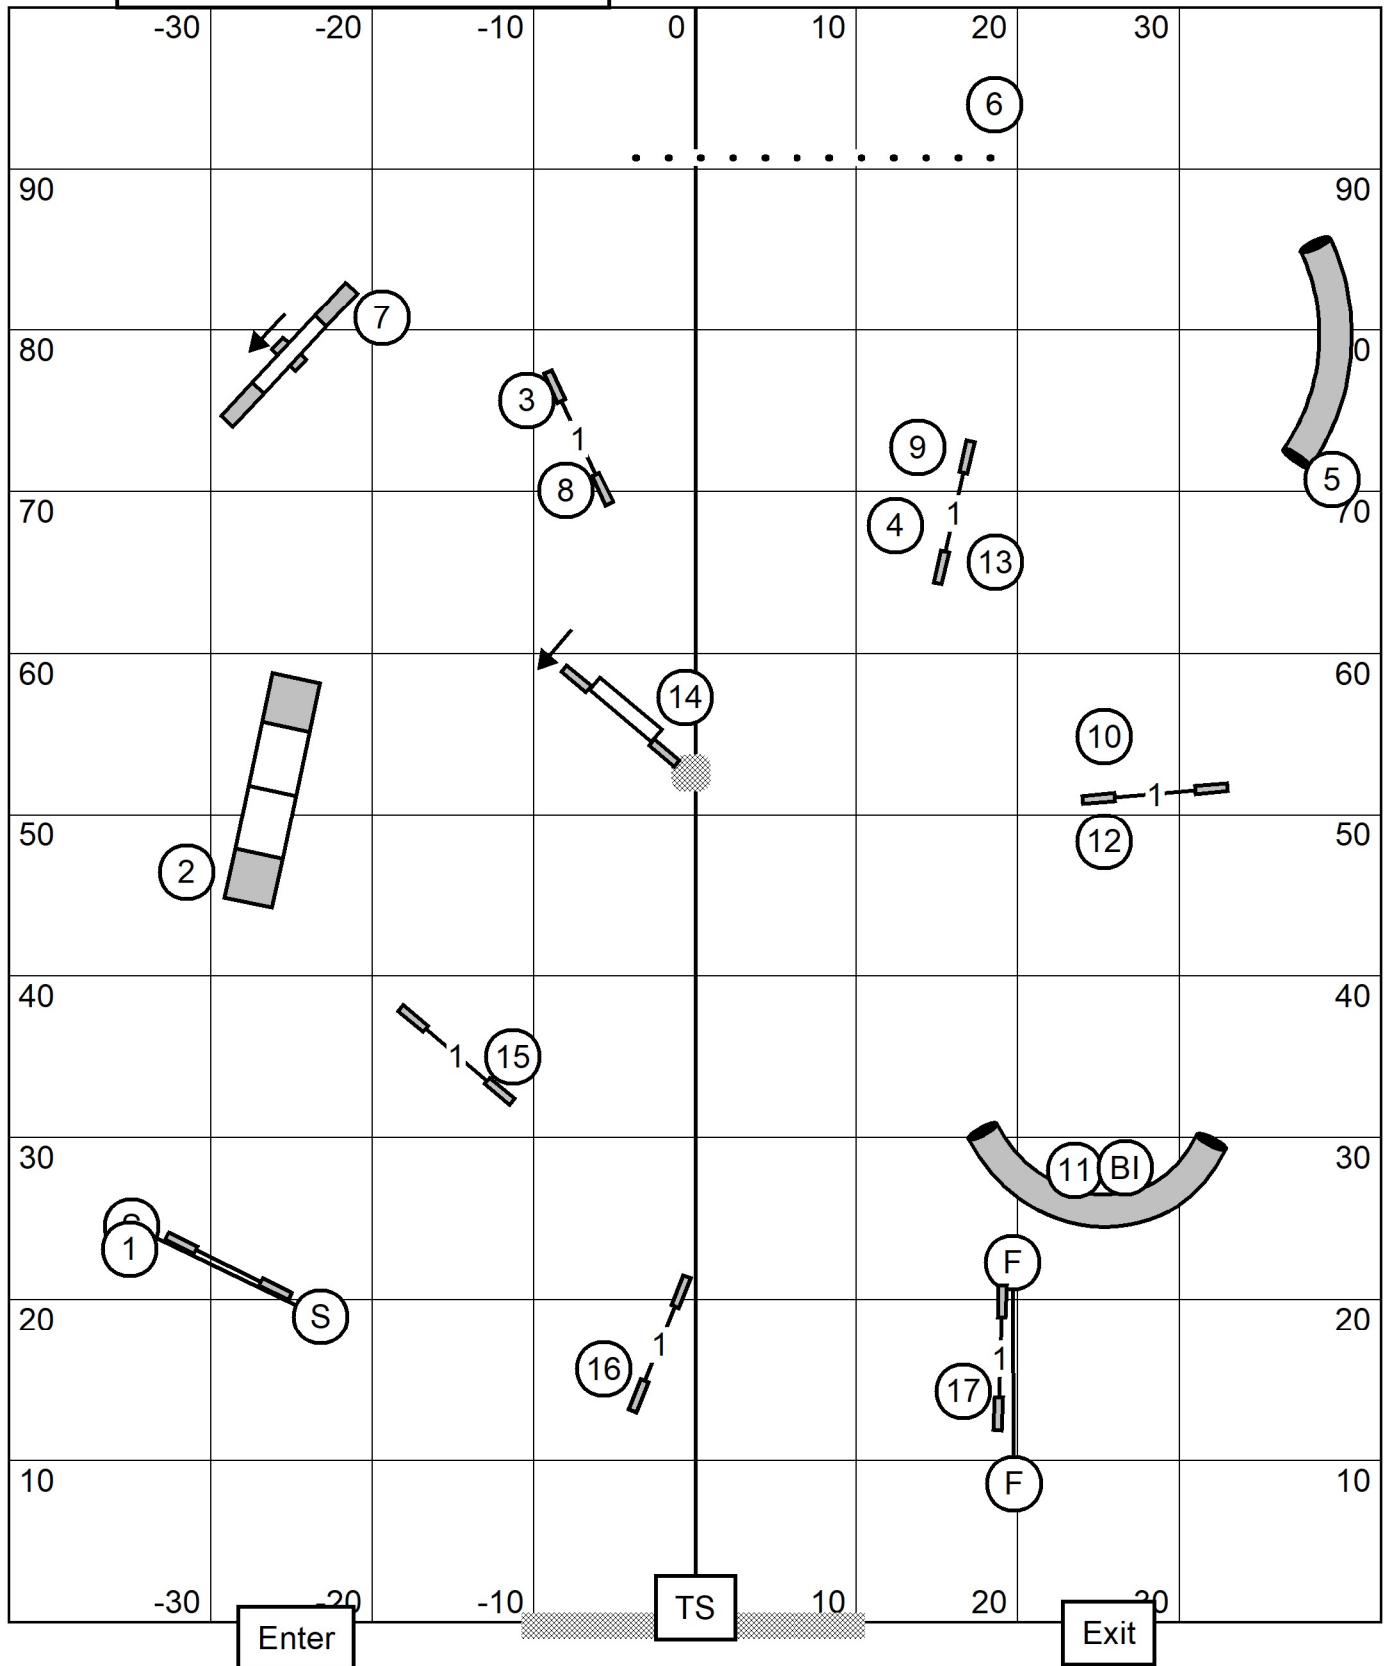

Lower Bucks Dog Training Club
 Masters / Excellent/Open/Novice A/B/ P FAST
 SATURDAY JUNE 10 2023
 85x100, Indoors, Turf, Etiming
 Carol S. Mount

M/E: Circle 4-5-6 Dotted to Solid Line
 Open: Circle 4-5-6 Solid Line
 Novice: Circle 4-5 Solid Line

Lower Bucks Dog Training Club
 Time 2 Beat / P
 SATURDAY JUNE 10 2023
 85x100, Indoors, Turf, Etiming
 Carol S. Mount

Lower Bucks Dog Training Club
 Masters / Excellent / P JWW
 SATURDAY JUNE 10 2023
 85x100, Indoors, Turf, Etiming
 Carol S. Mount