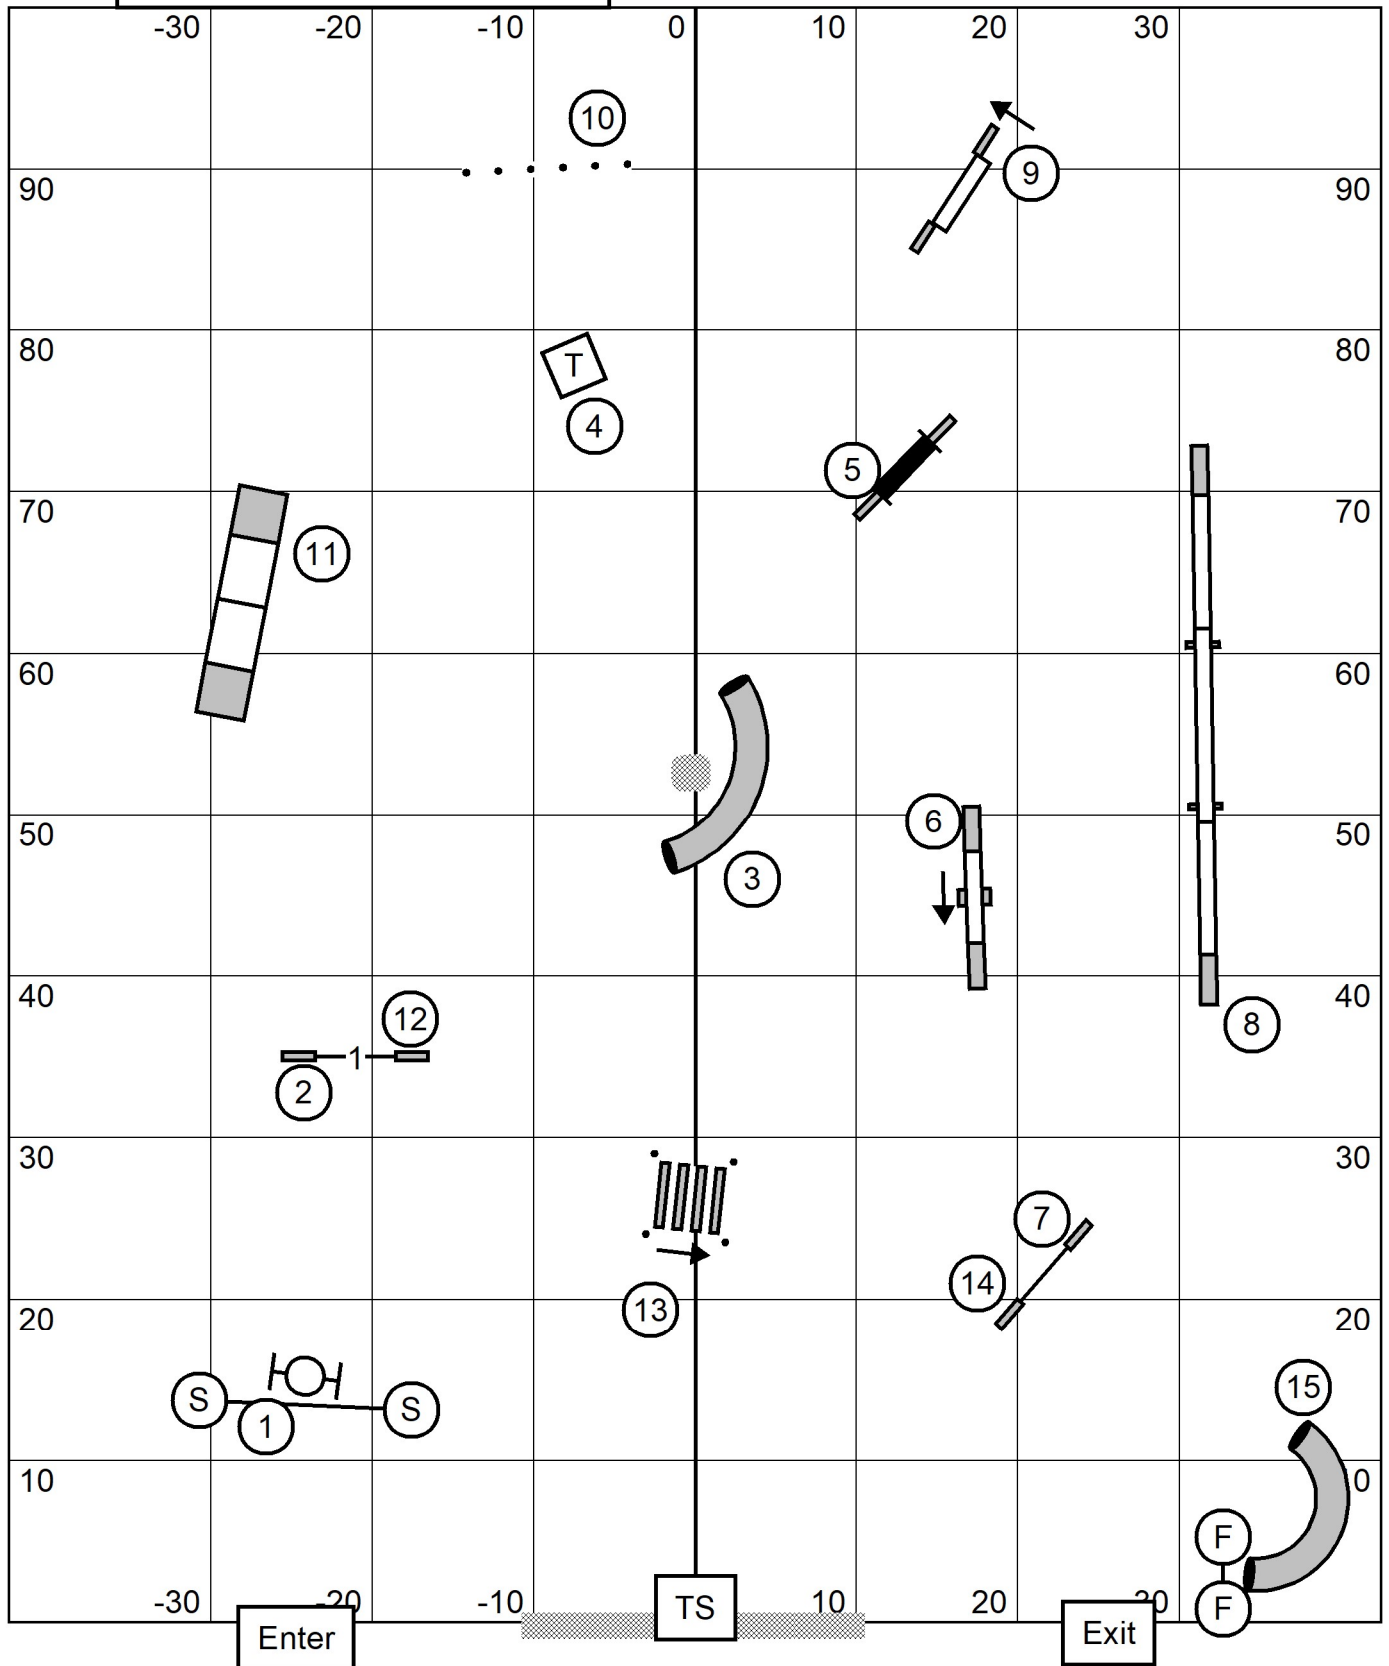

Lower Bucks Dog Training Club
Novice A/B/P STD
SATURDAY JUNE 10 2023
85x100, Indoors, Turf, Etiming
Carol S. Mount