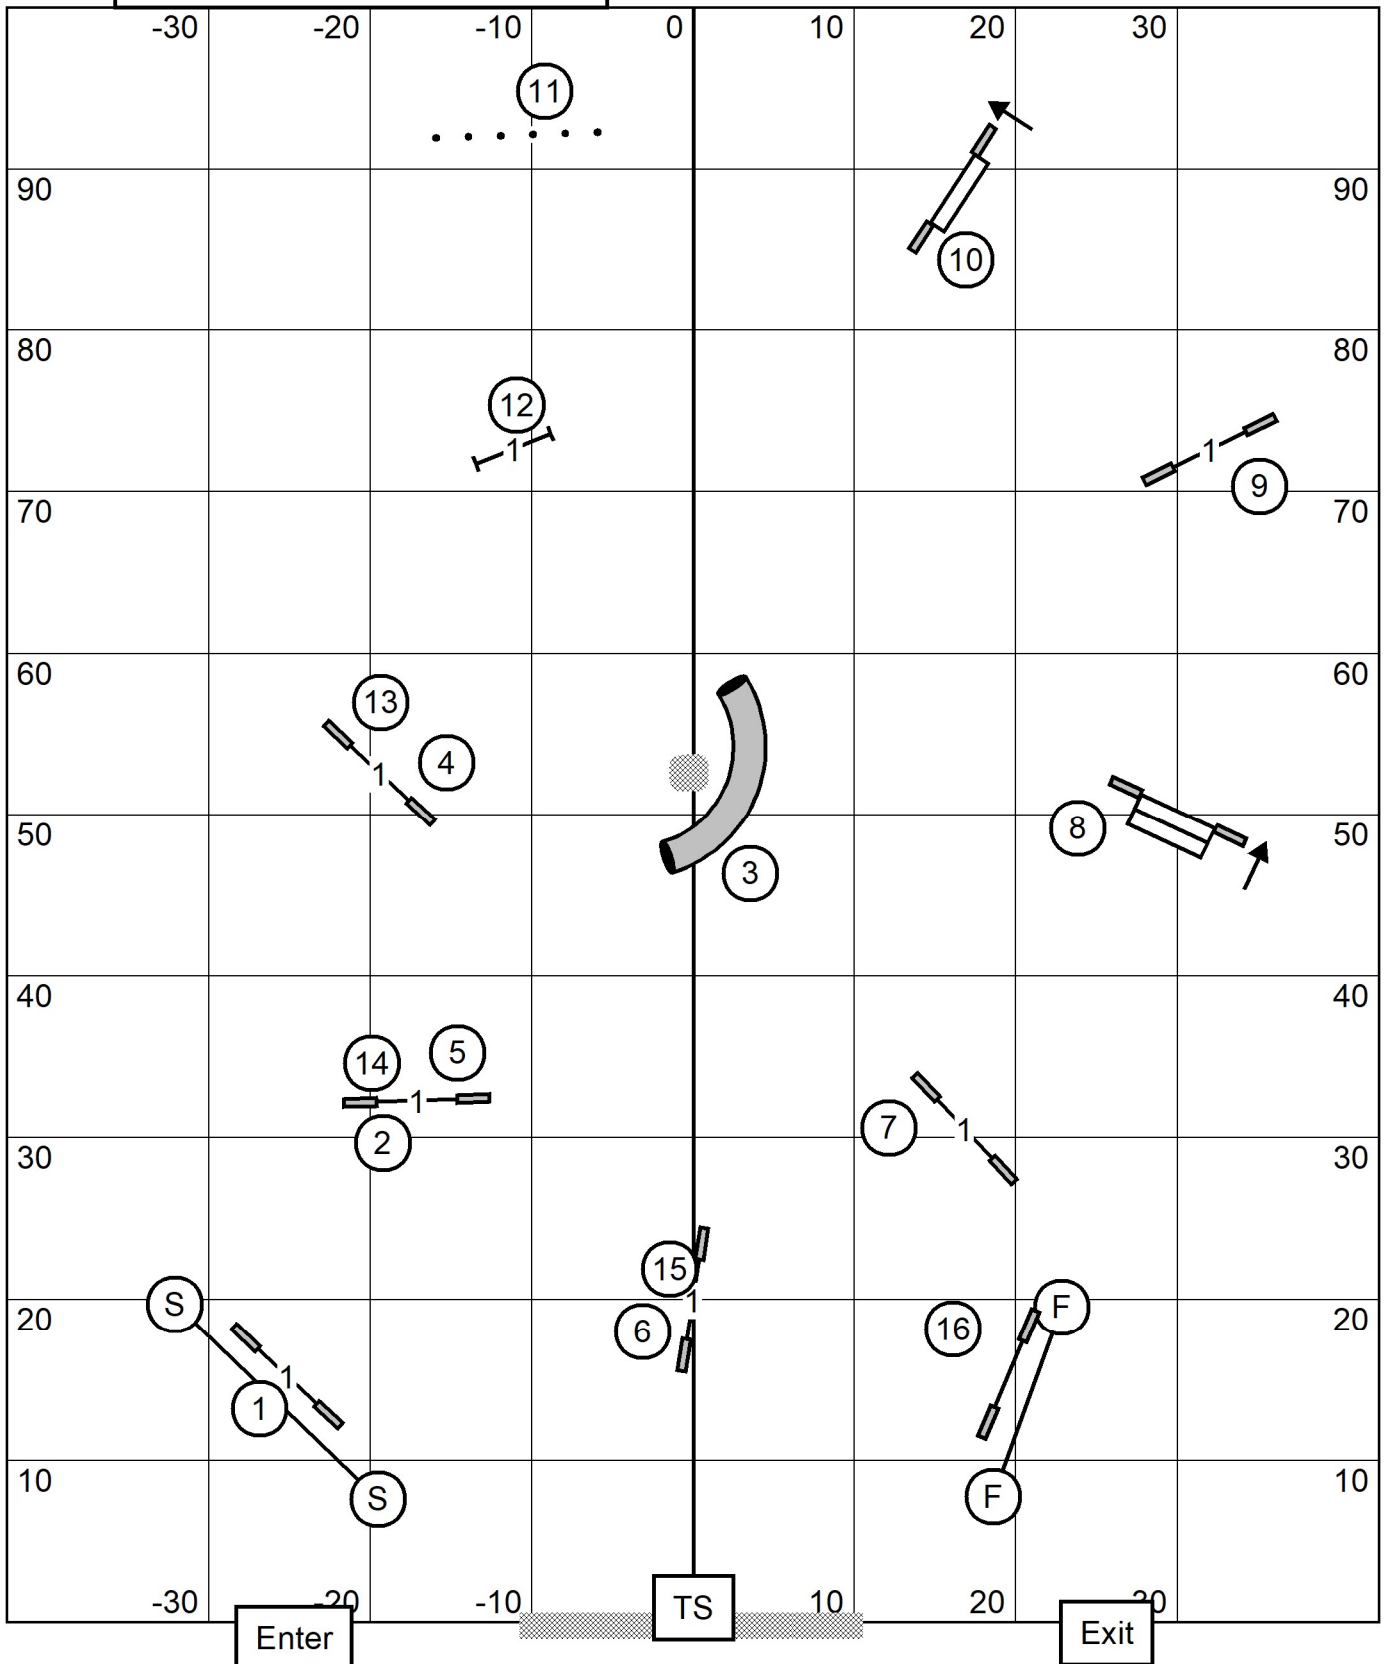

Lower Bucks Dog Training Club
 Open P JWW
 SATURDAY JUNE 10 2023
 85x100, Indoors, Turf, Etiming
 Carol S. Mount

Lower Bucks Dog Training Club
 Novice A/B/P JWW
 SATURDAY JUNE 10 2023
 85x100, Indoors, Turf, Etiming
 Carol S. Mount