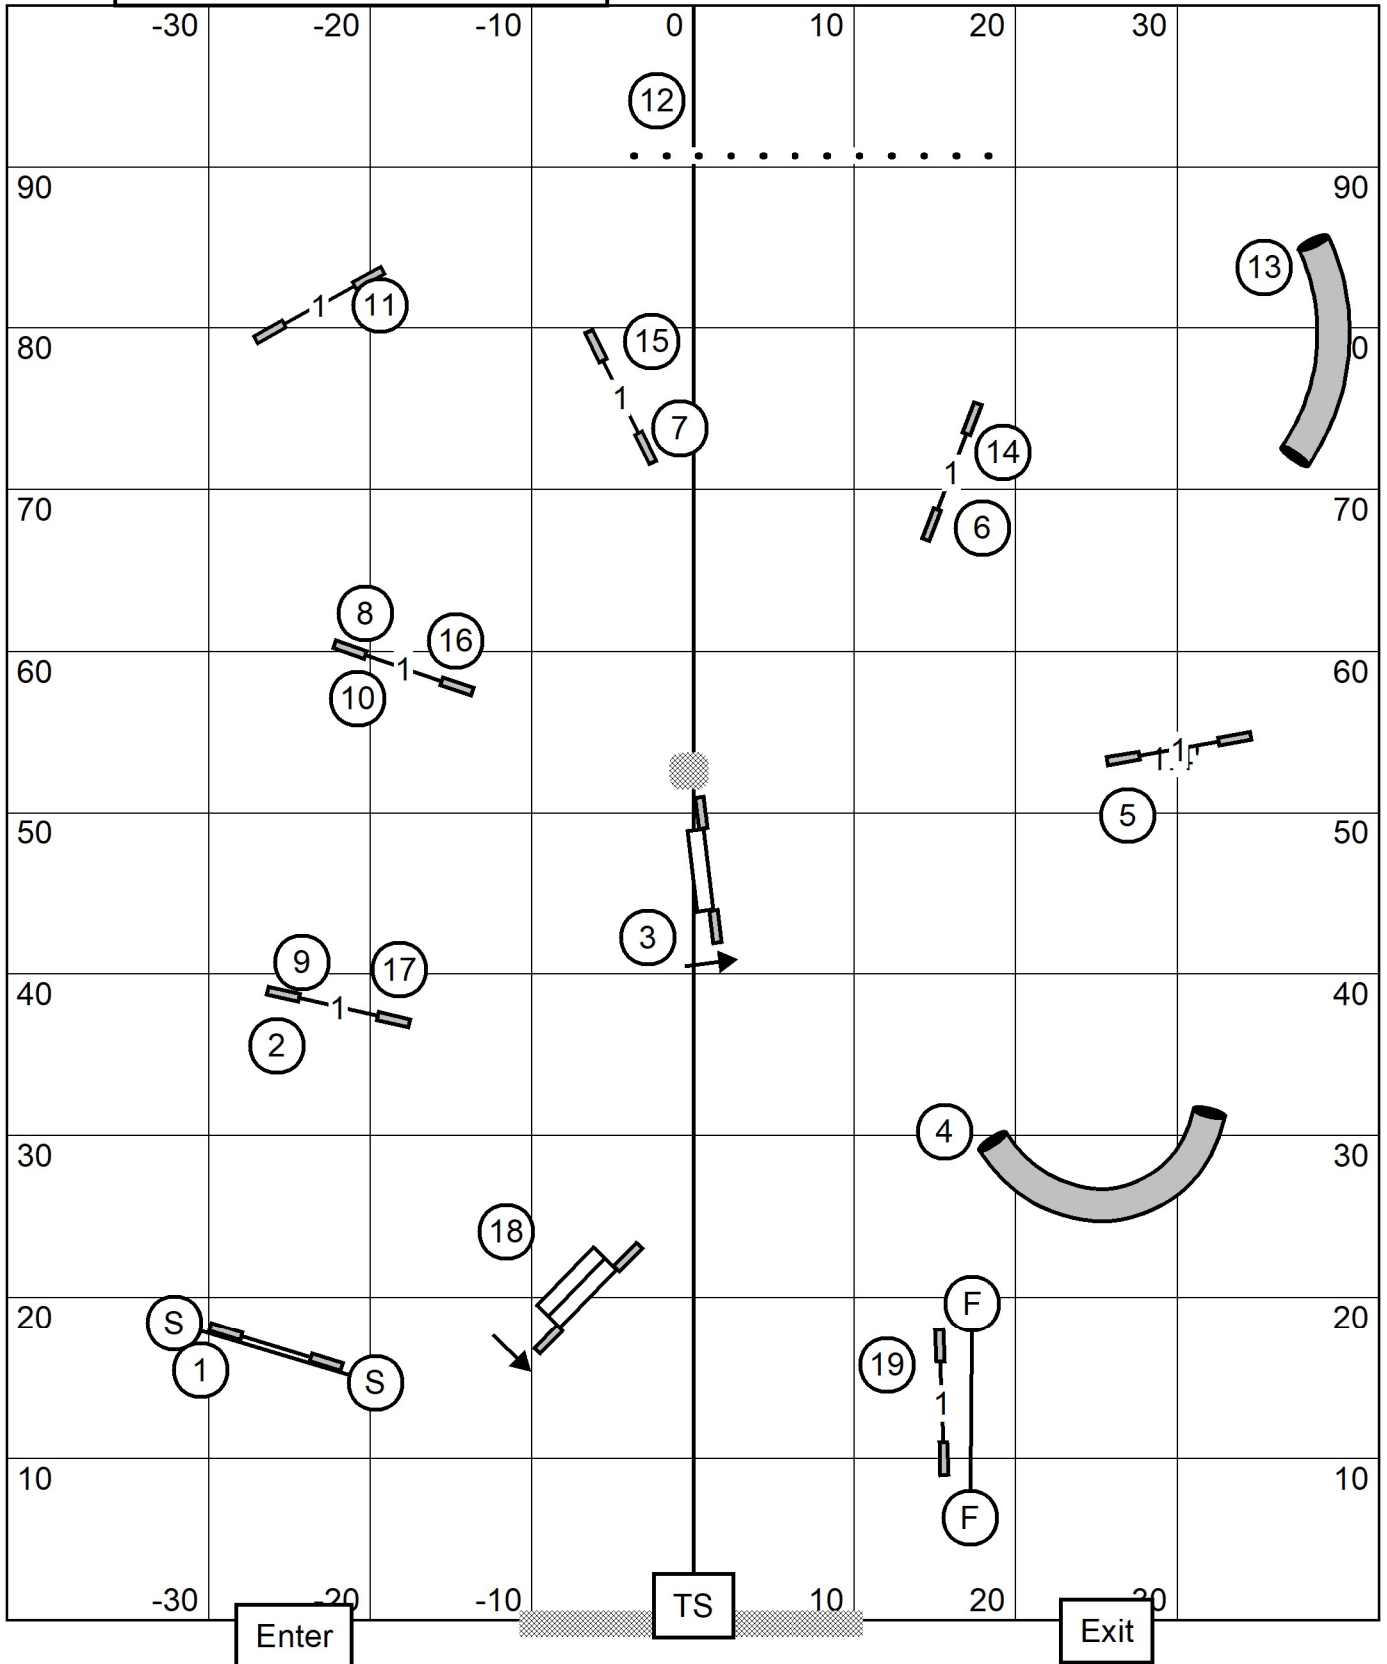

Lower Bucks Dog Training Club
Masters / Excellent / P JWW
SATURDAY JUNE 10 2023
85x100, Indoors, Turf, Etiming
Carol S. Mount