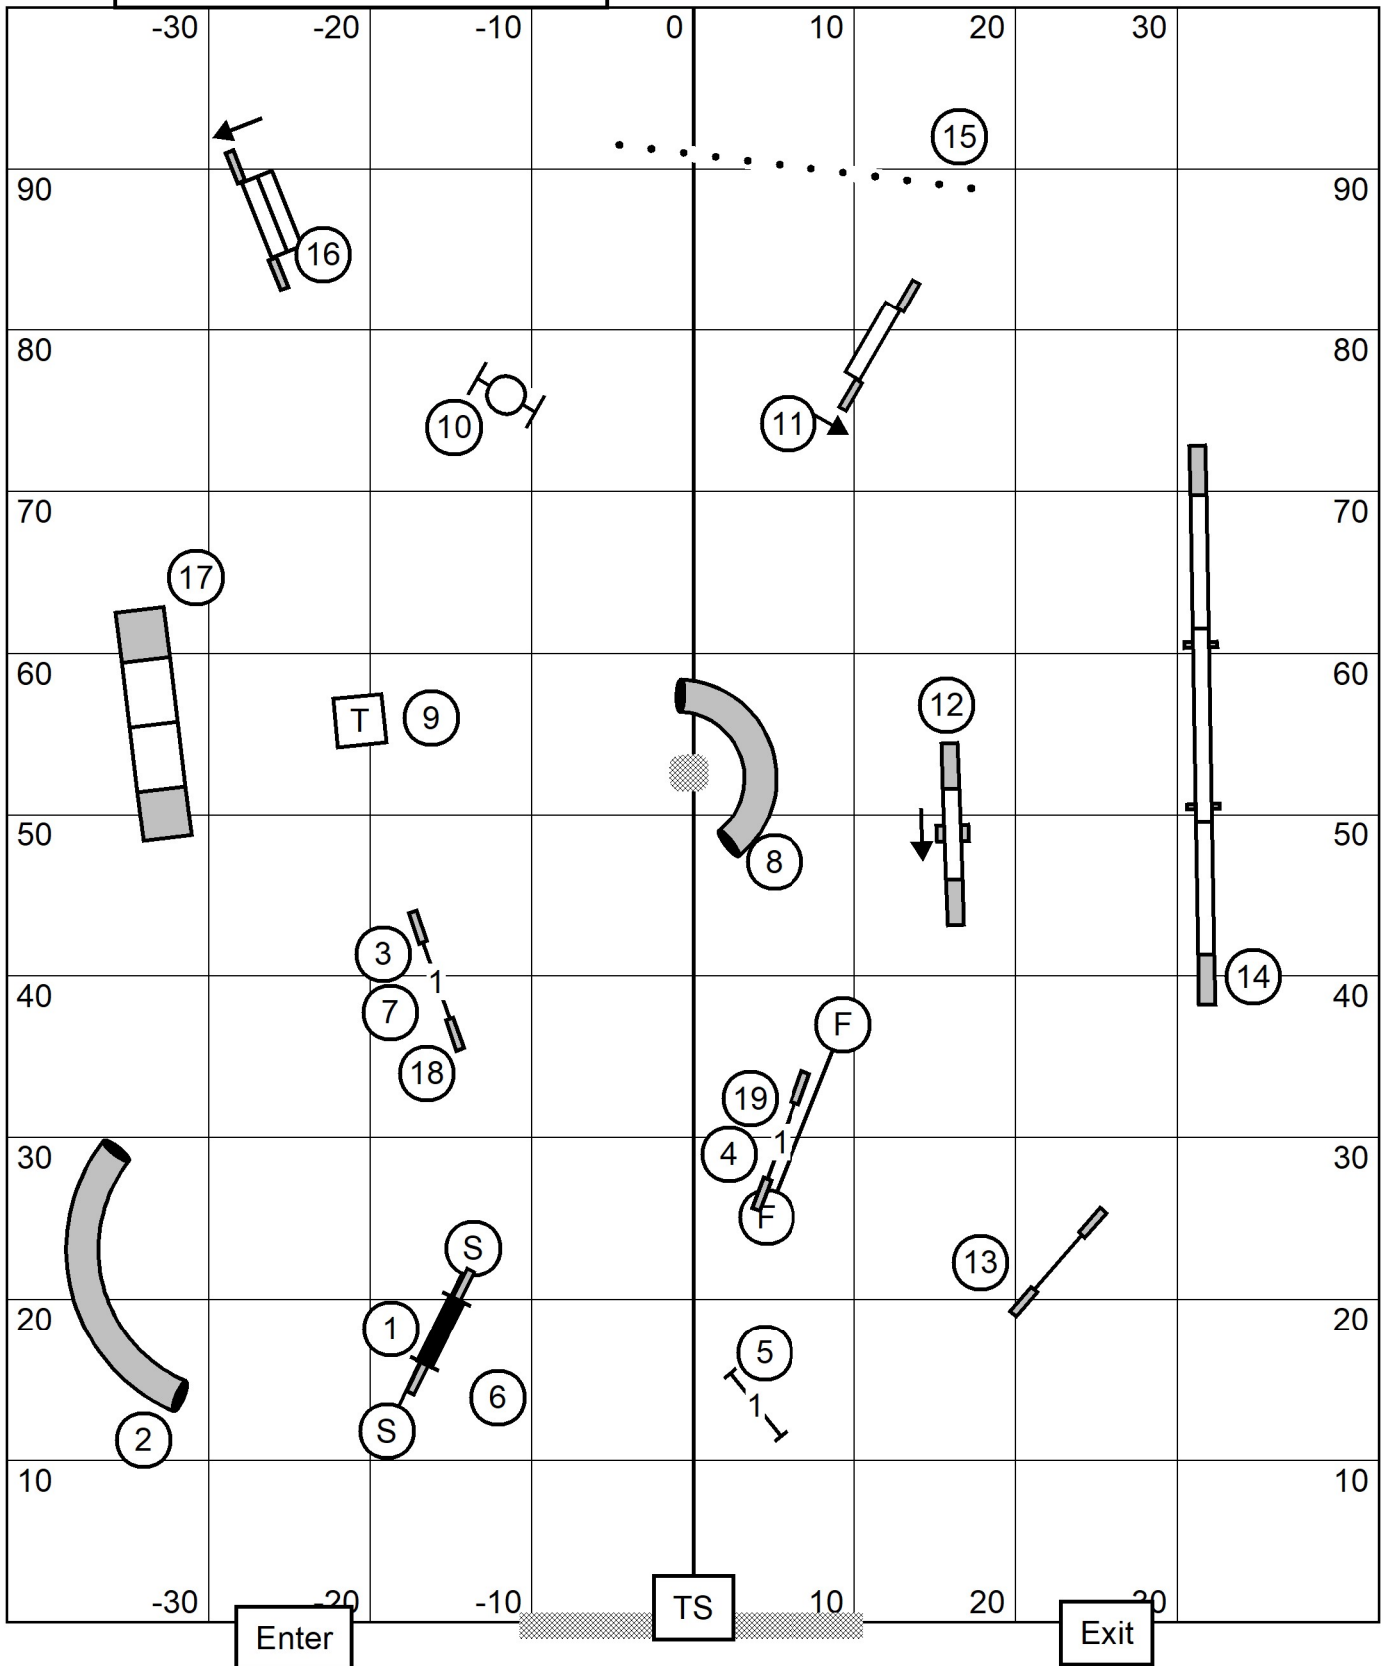

Lower Bucks Dog Training Club
Masters / Excellent / P STD
SATURDAY JUNE 10 2023
85x100, Indoors, Turf, Etiming
Carol S. Mount