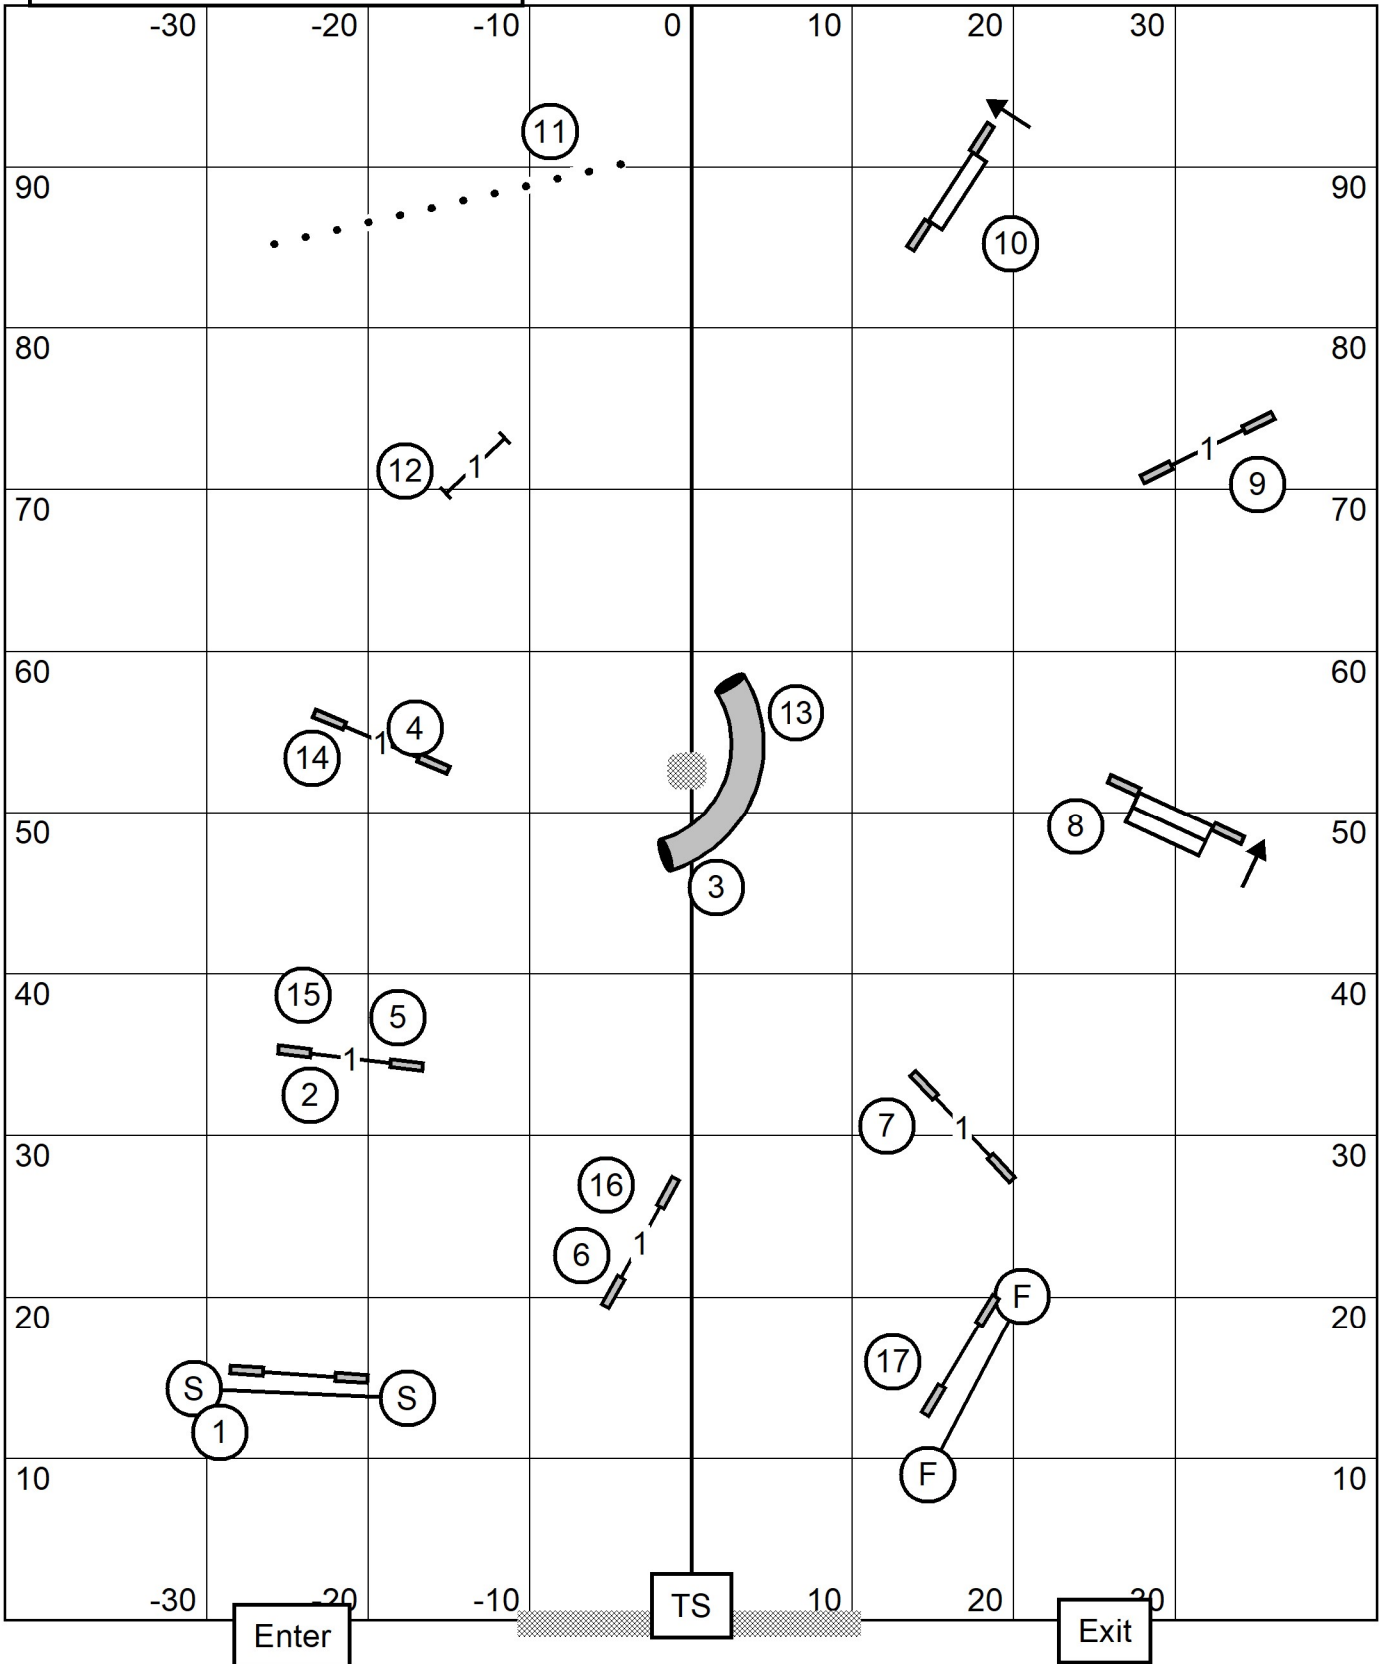

Lower Bucks Dog Training Club
Open P JWW
SATURDAY JUNE 10 2023
85x100, Indoors, Turf, Etiming
Carol S. Mount