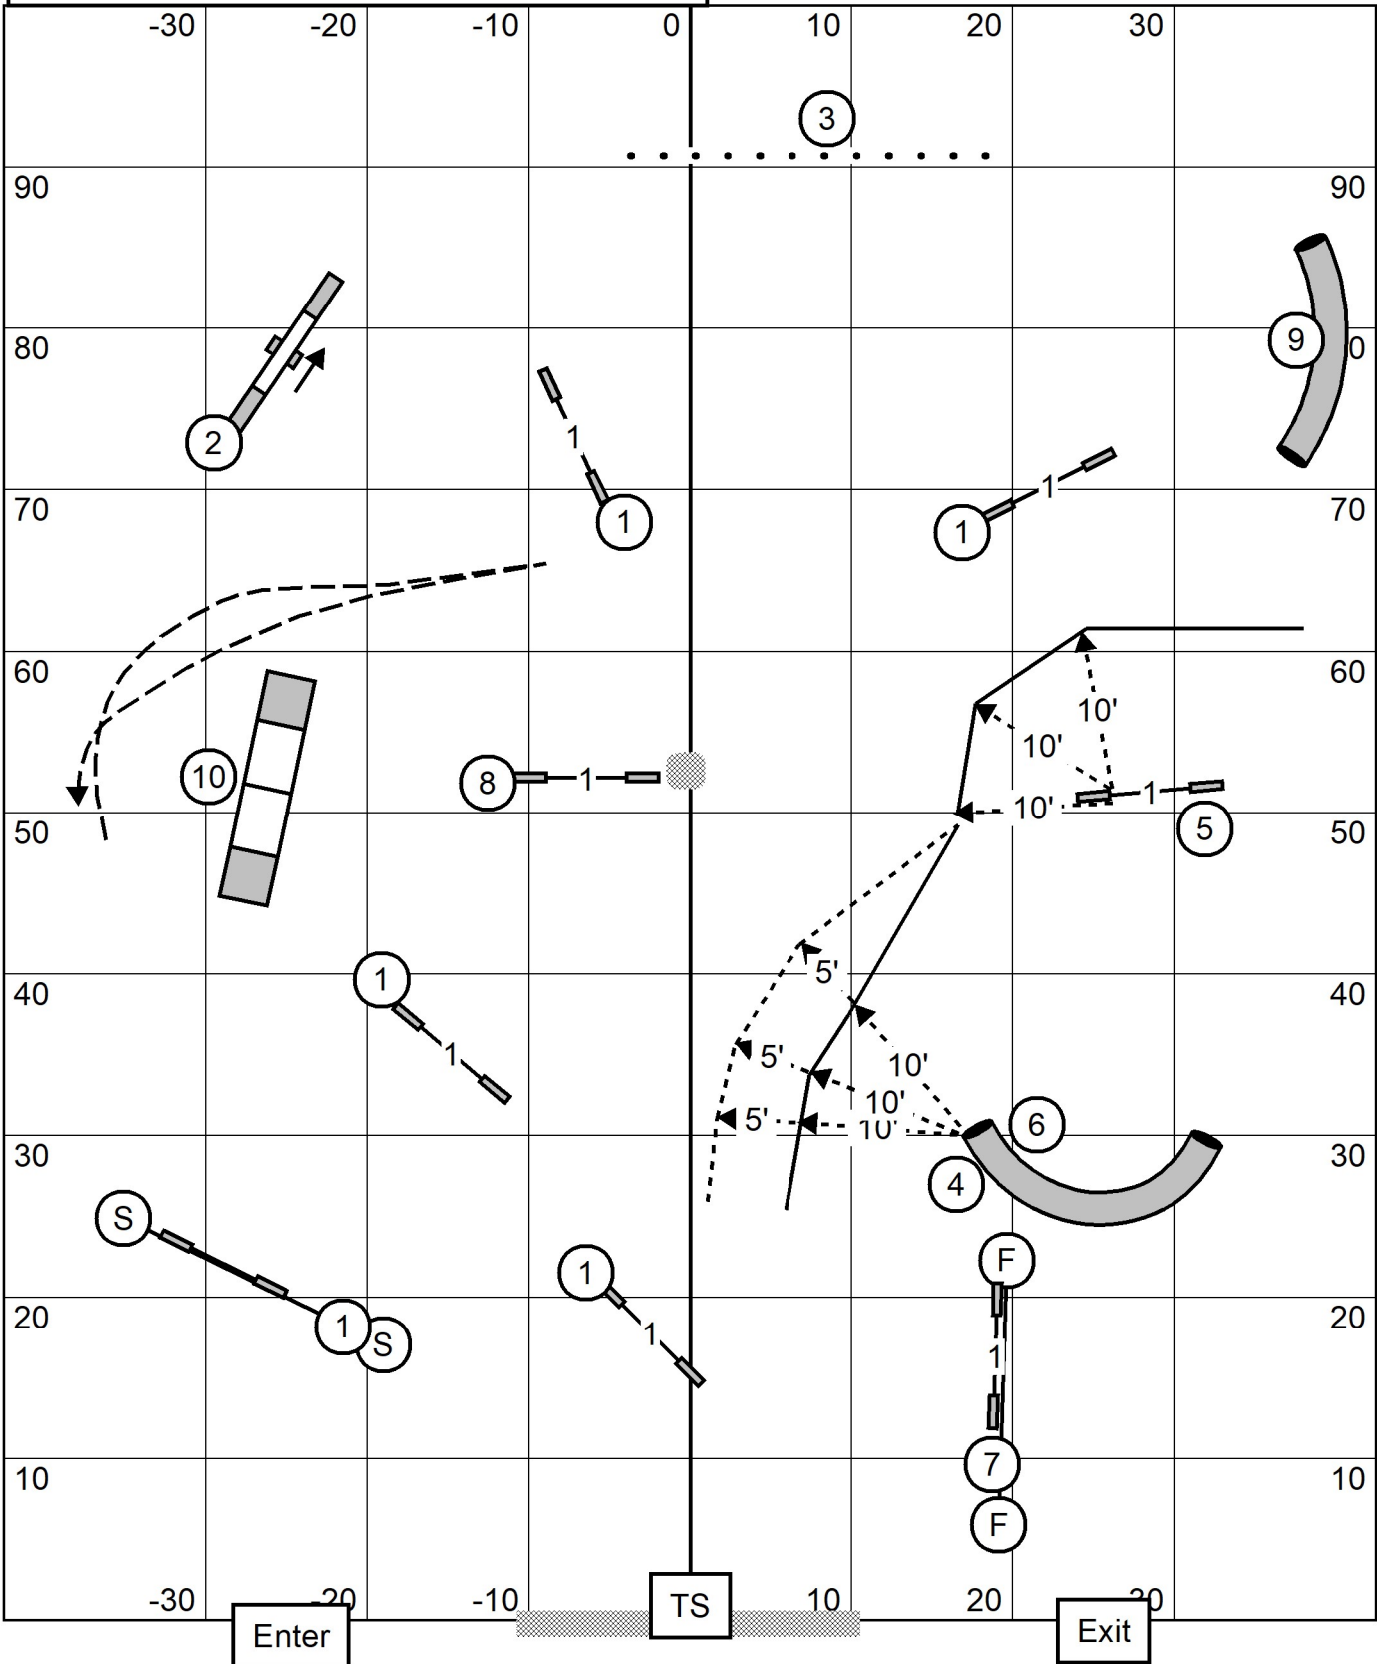

Lower Bucks Dog Training Club
 Masters / Excellent/Open/Novice A/B/ P FAST
 SATURDAY JUNE 10 2023
 85x100, Indoors, Turf, Etiming
 Carol S. Mount

M/E: Circle 4-5-6 Dotted to Solid Line
 Open: Circle 4-5-6 Solid Line
 Novice: Circle 4-5 Solid Line