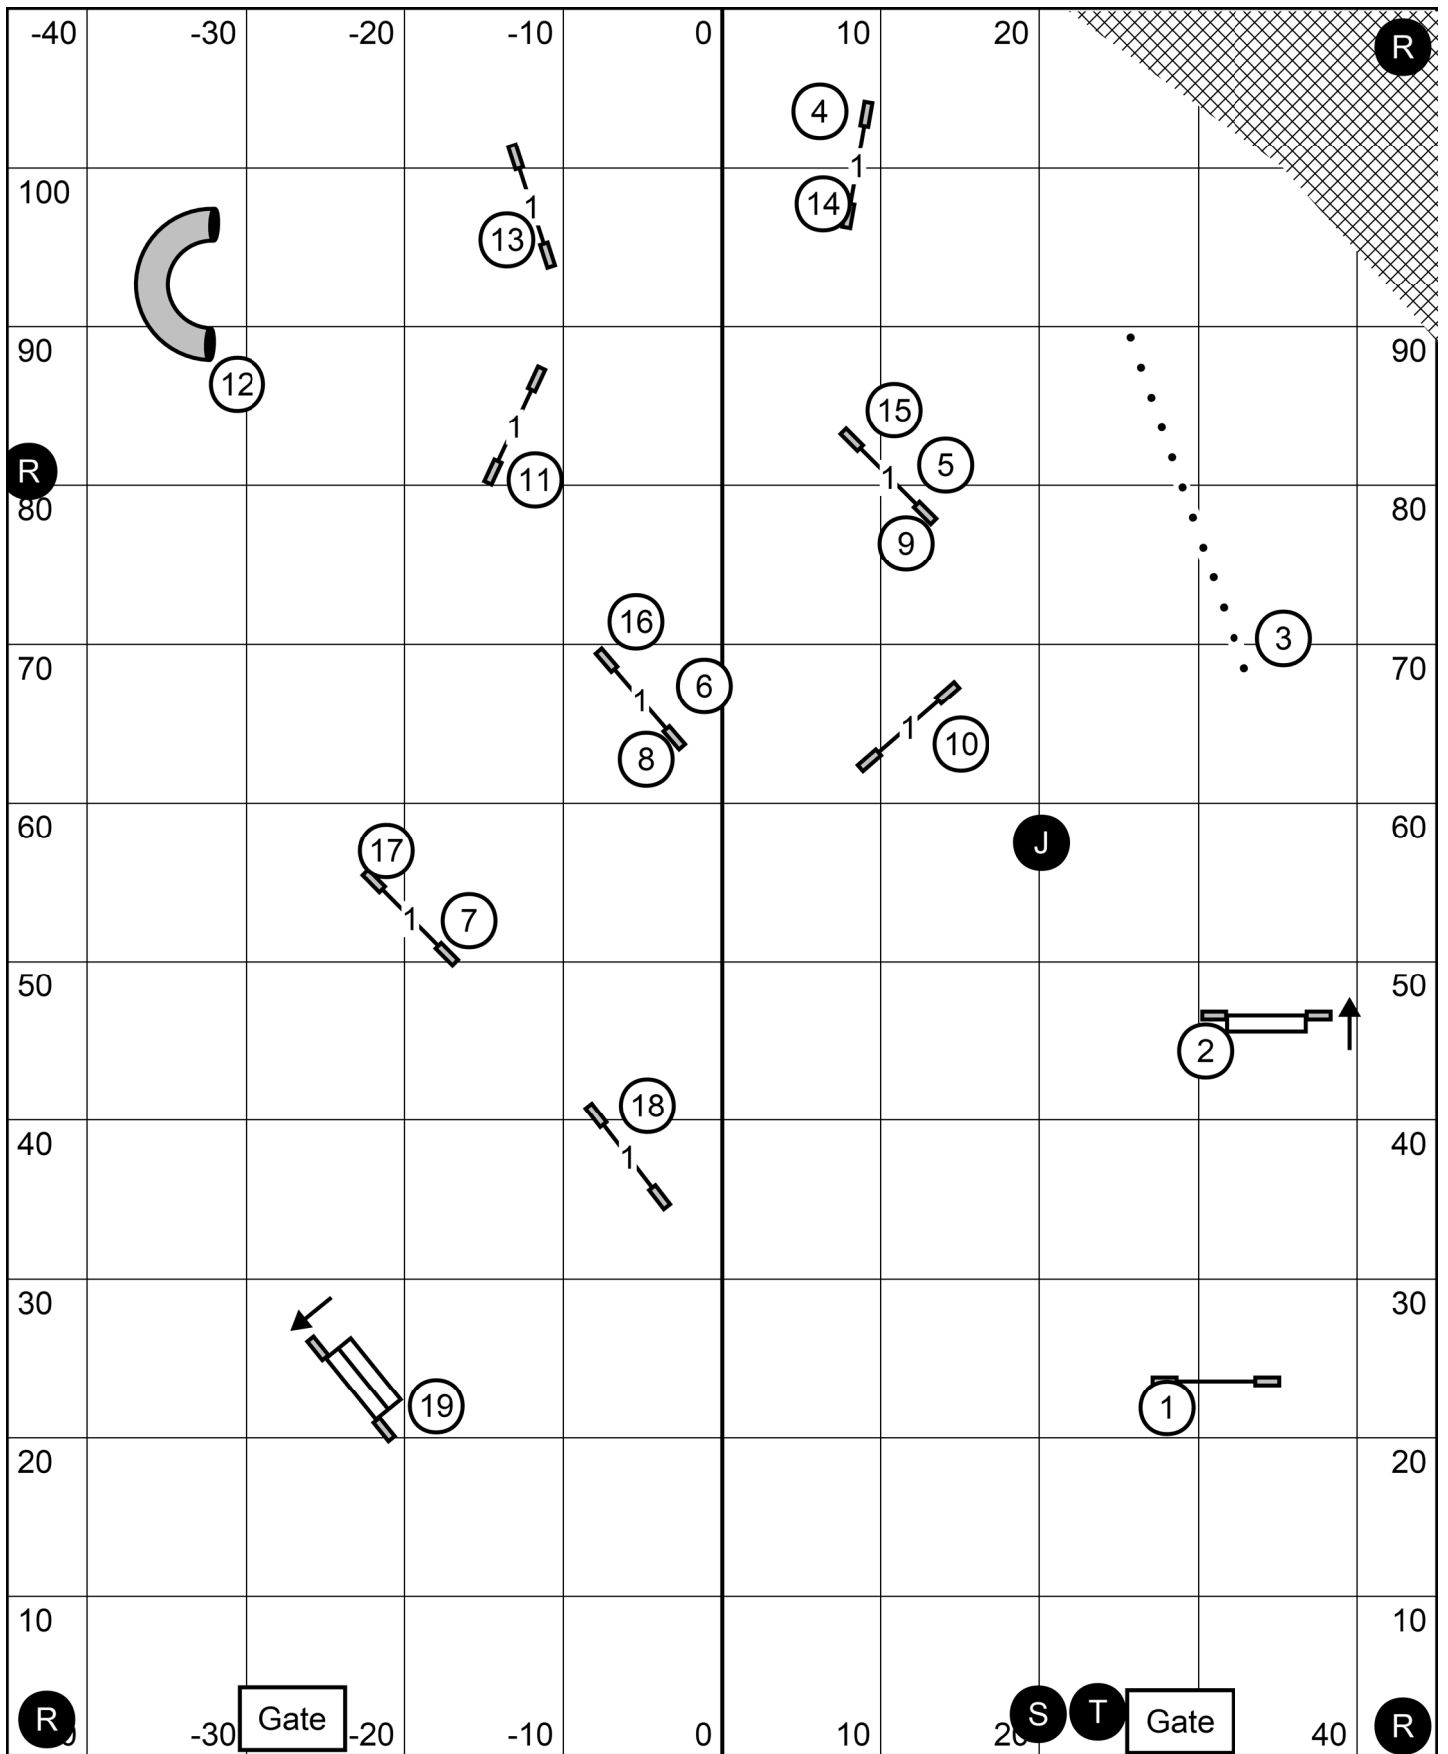

Send Bonus:  
E/M: 7-5-3

Excellent/Master FAST  
Delaware County Kennel Club  
February 17, 2023 (Friday)  
Judge: Peter Liu (Miami, FL)

Excellent/Master Standard  
 Delaware County Kennel Club  
 February 17, 2023 (Friday)  
 Judge: Peter Liu (Miami, FL)

Premier Standard  
 Delaware County Kennel Club  
 February 17, 2023 (Friday)  
 Judge: Peter Liu (Miami, FL)

Excellent/Master JWW  
 Delaware County Kennel Club  
 February 17, 2023 (Friday)  
 Judge: Peter Liu (Miami, FL)

Premier JWW  
 Delaware County Kennel Club  
 February 17, 2023 (Friday)  
 Judge: Peter Liu (Miami, FL)