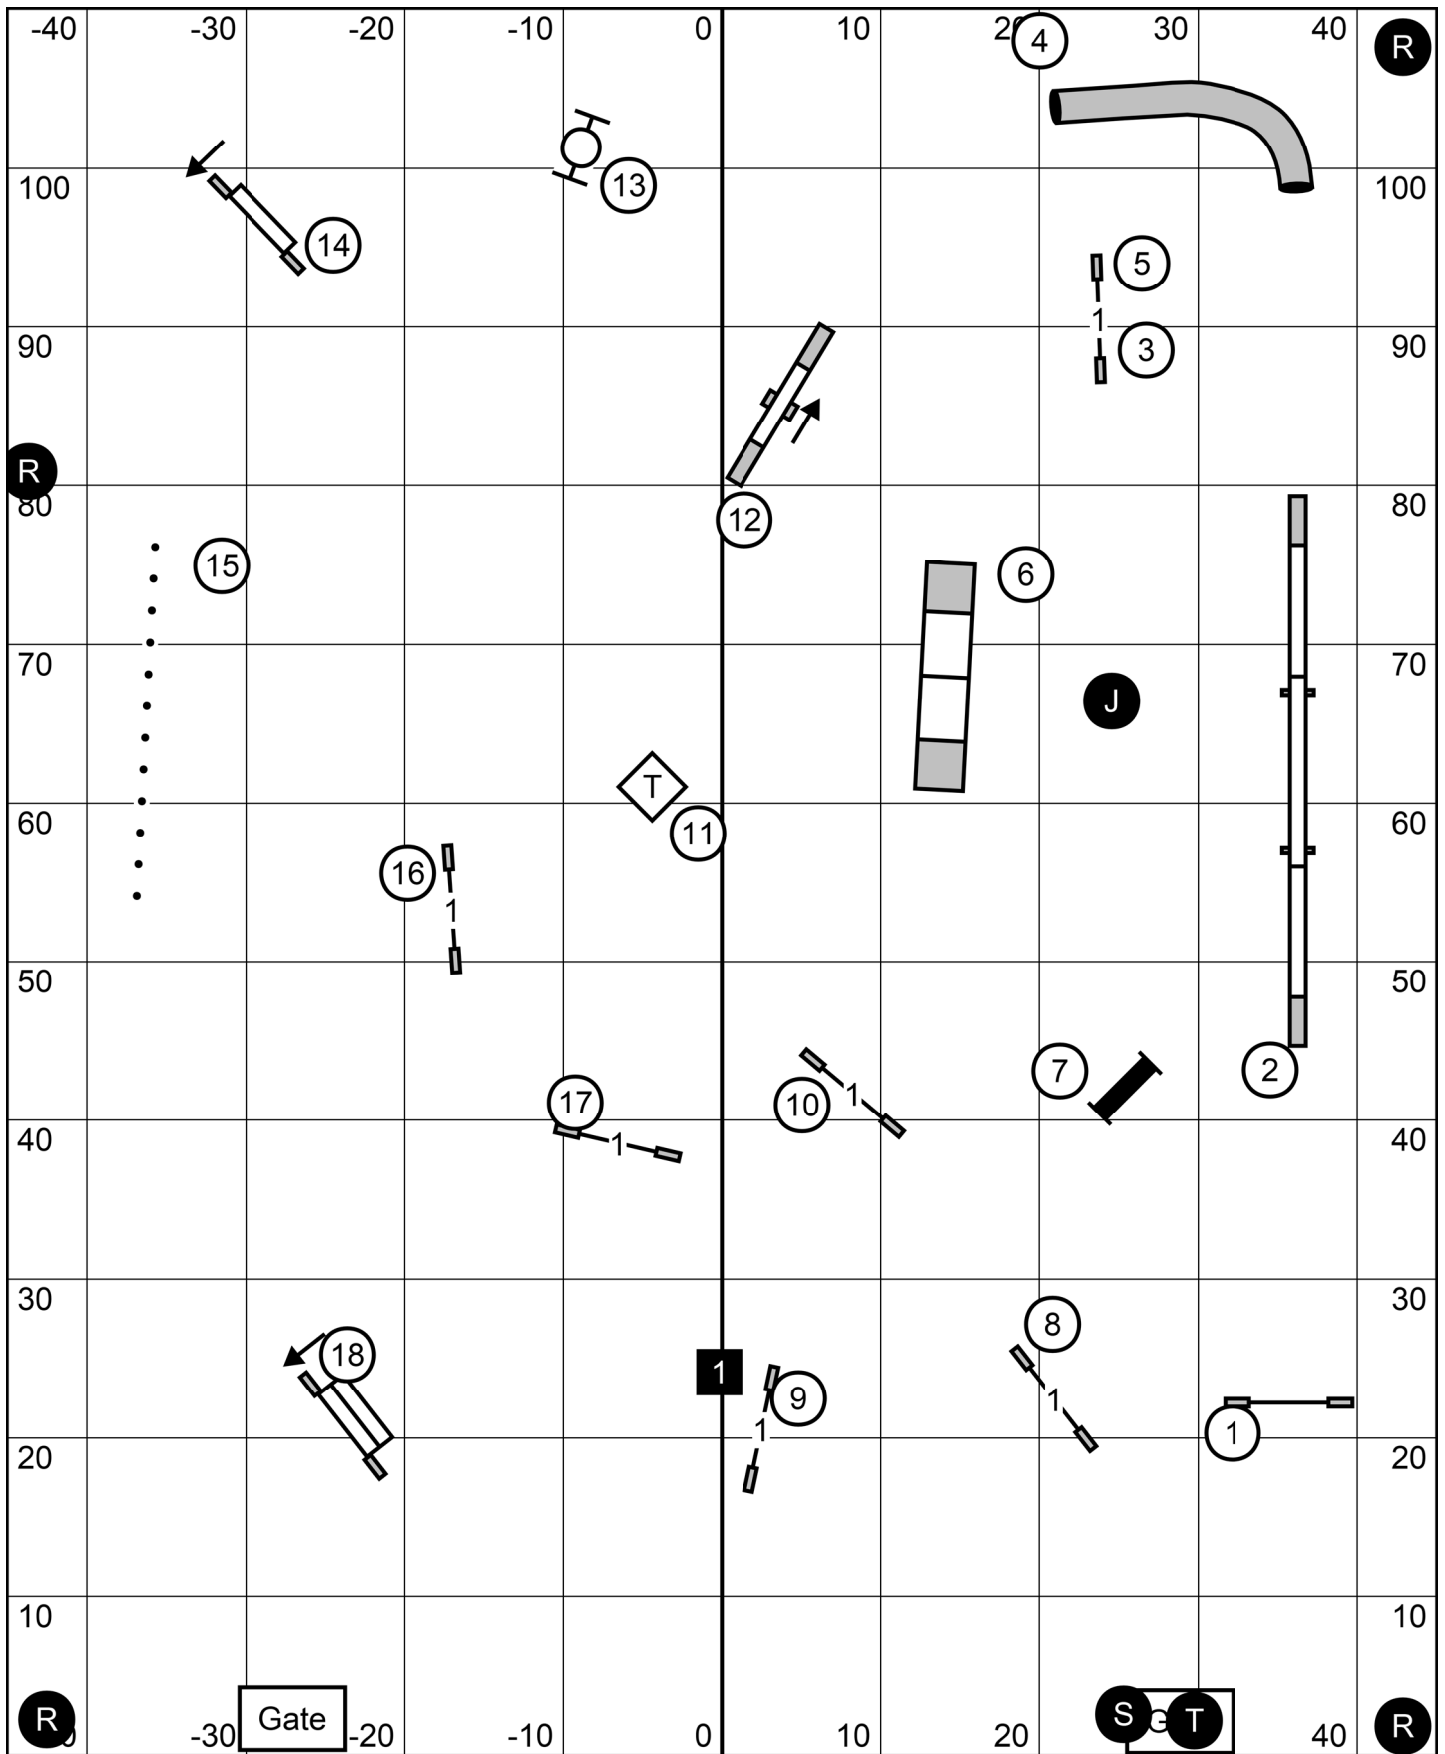

Send Bonus:  
E/M: 7-5-3

Excellent/Master FAST  
Delaware County Kennel Club  
February 17, 2023 (Friday)  
Judge: Peter Liu (Miami, FL)

Excellent/Master Standard  
 Delaware County Kennel Club  
 February 17, 2023 (Friday)  
 Judge: Peter Liu (Miami, FL)

Premier Standard  
 Delaware County Kennel Club  
 February 17, 2023 (Friday)  
 Judge: Peter Liu (Miami, FL)

Excellent/Master JWW  
 Delaware County Kennel Club  
 February 17, 2023 (Friday)  
 Judge: Peter Liu (Miami, FL)