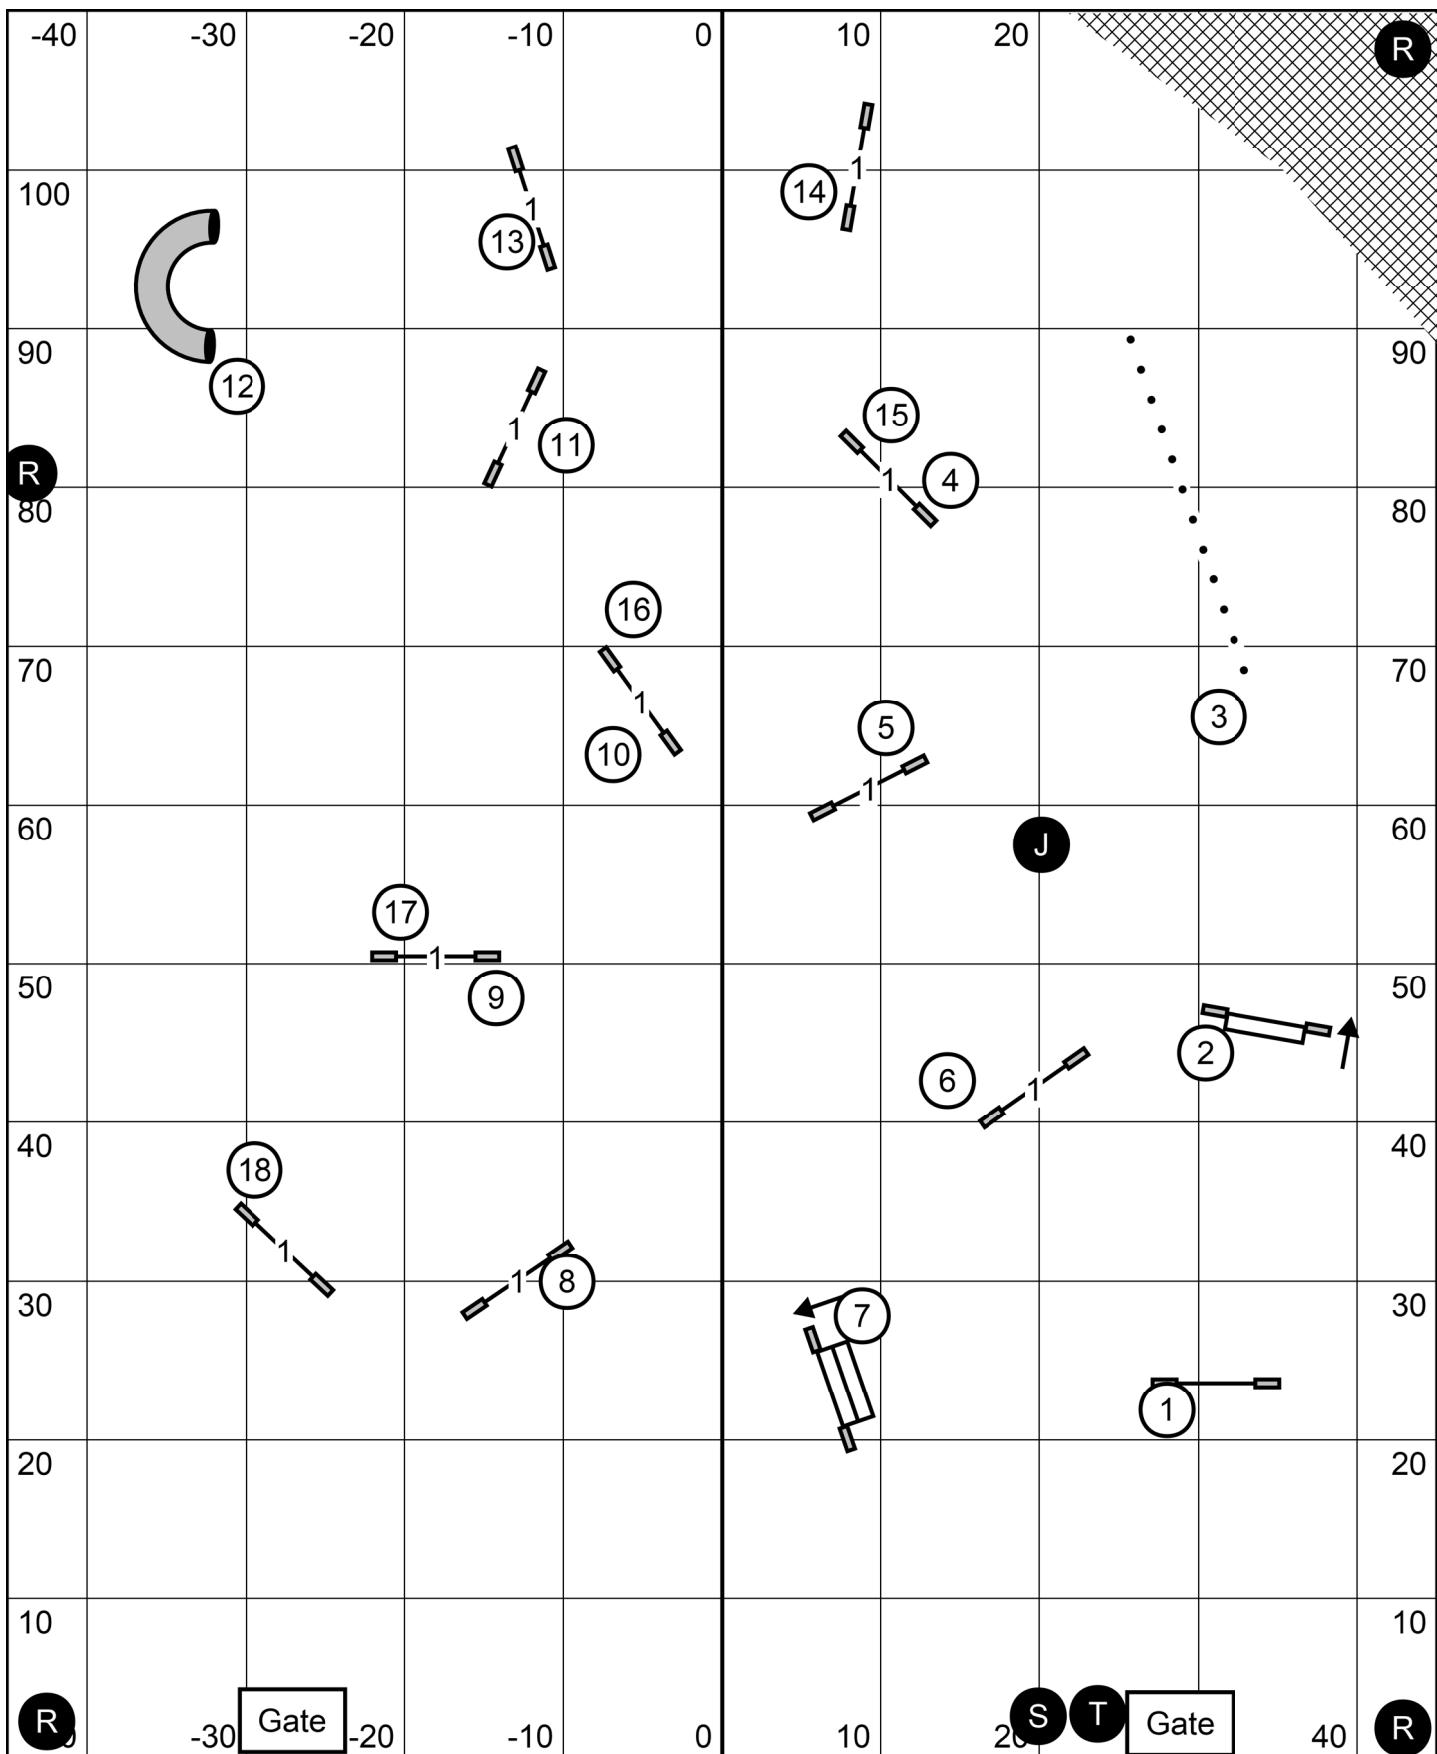

Send Bonus:  
E/M: 7-5-3

Excellent/Master FAST  
Delaware County Kennel Club  
February 17, 2023 (Friday)  
Judge: Peter Liu (Miami, FL)

Excellent/Master Standard  
 Delaware County Kennel Club  
 February 17, 2023 (Friday)  
 Judge: Peter Liu (Miami, FL)

Premier Standard  
 Delaware County Kennel Club  
 February 17, 2023 (Friday)  
 Judge: Peter Liu (Miami, FL)

Excellent/Master JWW  
 Delaware County Kennel Club  
 February 17, 2023 (Friday)  
 Judge: Peter Liu (Miami, FL)

Premier JWW  
 Delaware County Kennel Club  
 February 17, 2023 (Friday)  
 Judge: Peter Liu (Miami, FL)