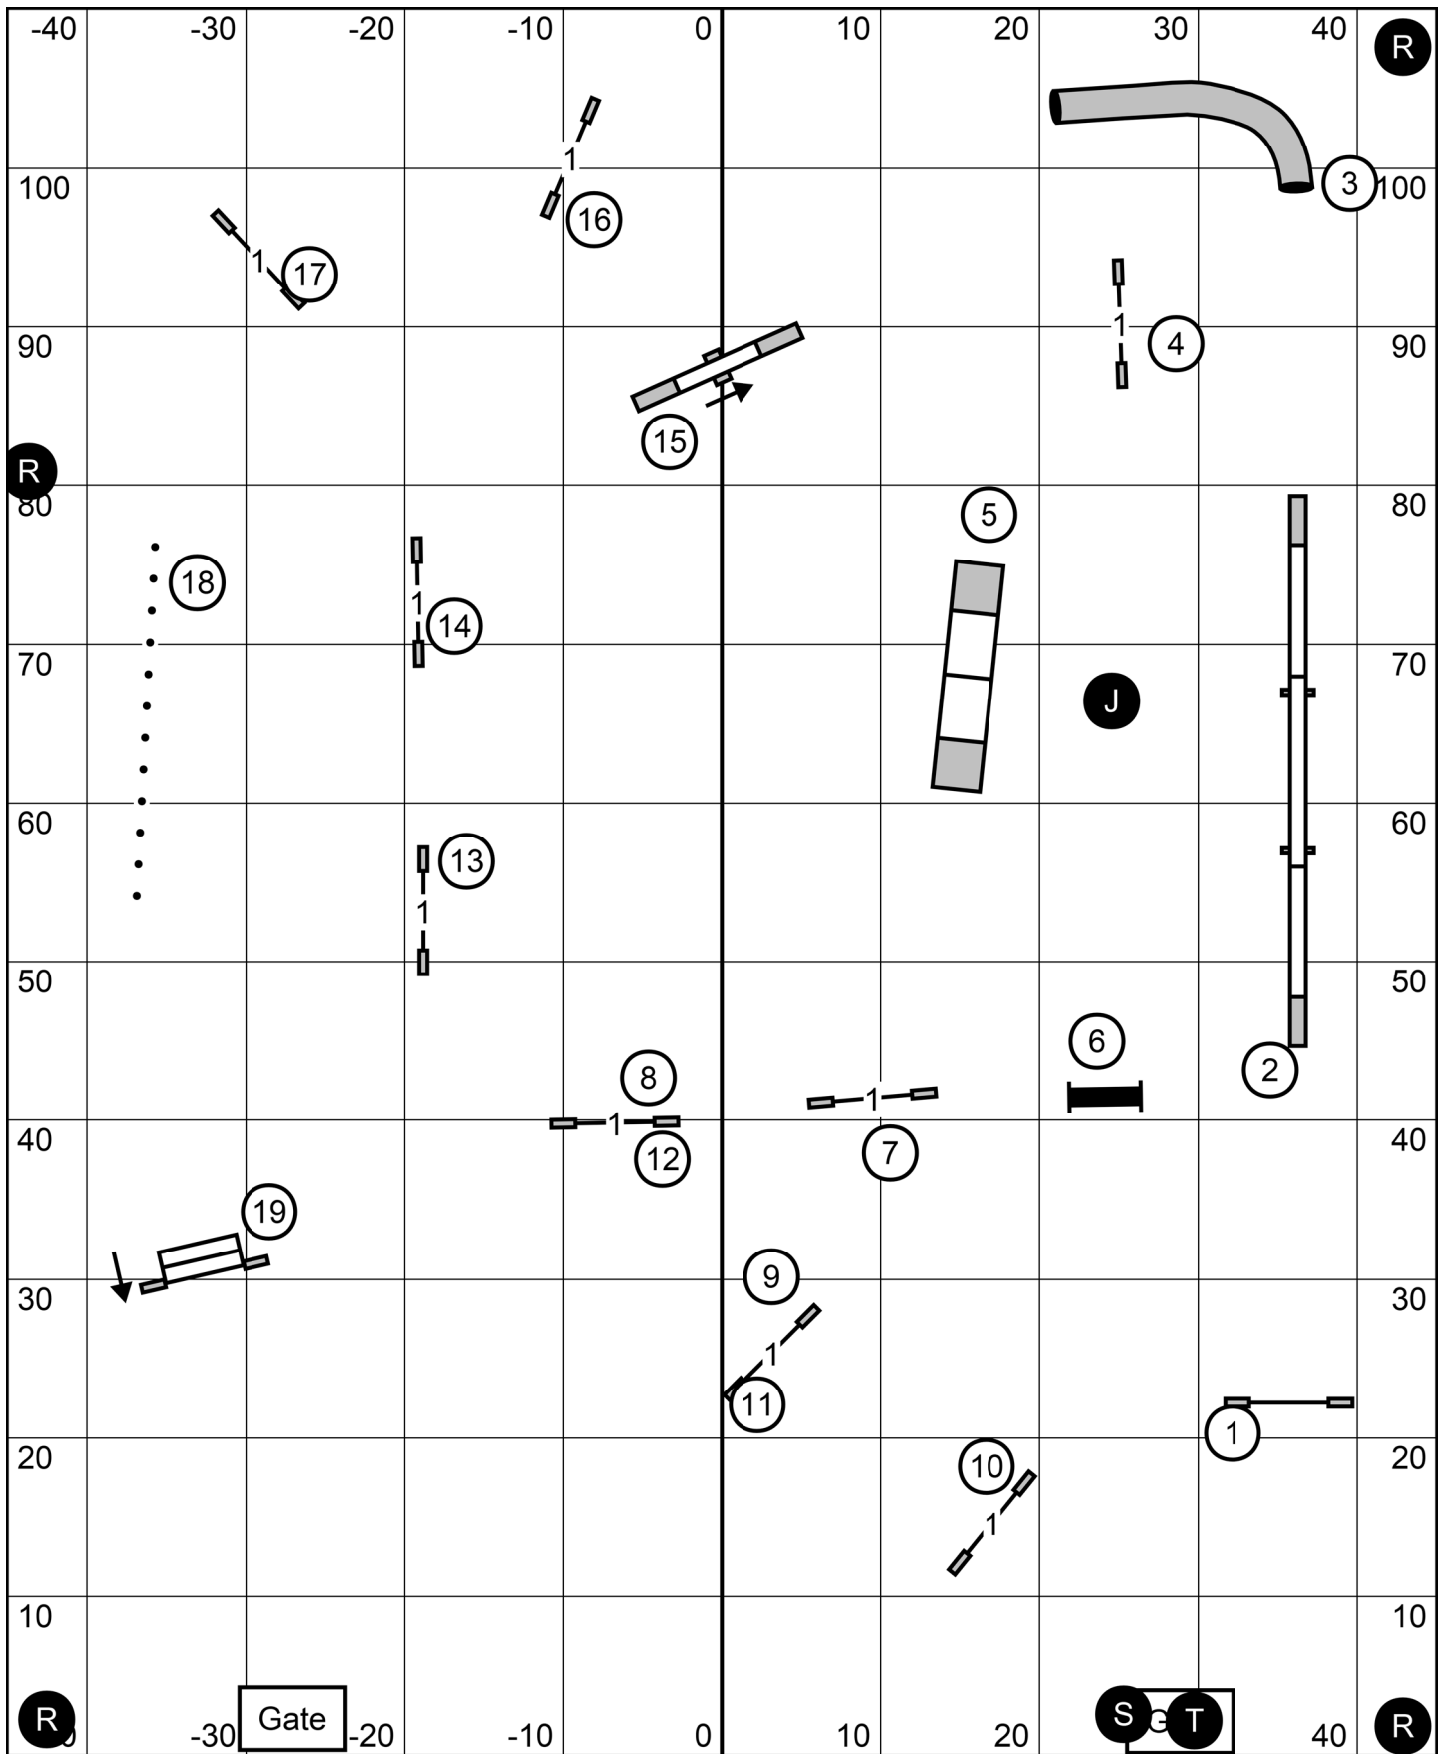

Send Bonus:  
E/M: 7-5-3

Excellent/Master FAST  
Delaware County Kennel Club  
February 17, 2023 (Friday)  
Judge: Peter Liu (Miami, FL)

Excellent/Master Standard  
 Delaware County Kennel Club  
 February 17, 2023 (Friday)  
 Judge: Peter Liu (Miami, FL)

Premier Standard  
 Delaware County Kennel Club  
 February 17, 2023 (Friday)  
 Judge: Peter Liu (Miami, FL)

Excellent/Master JWW  
 Delaware County Kennel Club  
 February 17, 2023 (Friday)  
 Judge: Peter Liu (Miami, FL)